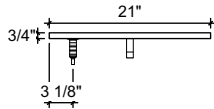

NBS Inc.

RM-S21-SS1/2-R

6" x 21" surface mount drip tray with perforated insert
brushed or polished ss please specify
rinser (in rinser bracket)
(1) welded ss 1/2" NPT drain

FRONT VIEW

SIDE VIEW

TOP VIEW