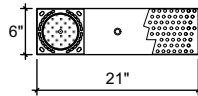

NBS Inc.

RM-S21-SS1/2-R

6" x 21" surface mount drip tray with perforated insert
brushed or polished ss please specify
rinser (in rinser bracket)
(1) welded ss 1/2" NPT drain

FRONT VIEW

SIDE VIEW

TOP VIEW