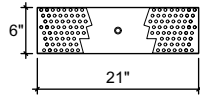

NBS Inc.

RM-S21

6" x 21" surface mount drip tray with
perforated insert
brushed or polished ss please specify
(1) welded nut with 5/8" brass drain
extension

FRONT VIEW

SIDE VIEW

TOP VIEW