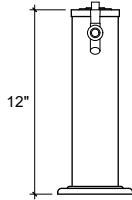

## FRONT VIEW

(just a representation of this,  
may not look exactly like the rendering)

## SIDE VIEW

### SC-1

Single Column Tower  
3" ss tube with 4-7/8" flange  
polished ss  
single product  
cold blocked and glycol ready  
304 ss faucets and screw in shanks