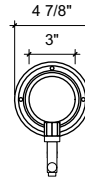

## FRONT VIEW

(just a representation of this,  
may not look exactly like the rendering)

## SIDE VIEW

### SC-1

Single Column Tower  
3" ss tube with 4-7/8" flange  
polished ss  
single product  
cold blocked and glycol ready  
304 ss faucets and screw in shanks