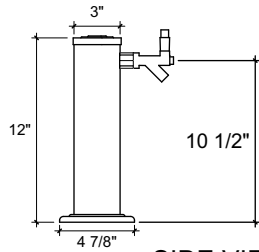

## FRONT VIEW

(just a representation of this,  
may not look exactly like the rendering)

## SIDE VIEW

### SC-1

Single Column Tower  
3" ss tube with 4-7/8" flange  
polished ss  
single product  
cold blocked and glycol ready  
304 ss faucets and screw in shanks