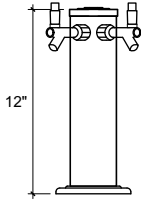

FRONT VIEW

(just a representation of this,
may not look exactly like the rendering)

SIDE VIEW

TOP VIEW

SC-2

Single Column Tower
3" ss tube with 4-7/8" flange
polished ss
dual product
cold blocked and glycol ready
304 ss faucets and screw in shanks