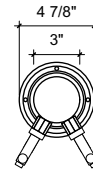

FRONT VIEW

(just a representation of this,
may not look exactly like the rendering)

SIDE VIEW

TOP VIEW

SC-2

Single Column Tower
3" ss tube with 4-7/8" flange
polished ss
dual product
cold blocked and glycol ready
304 ss faucets and screw in shanks