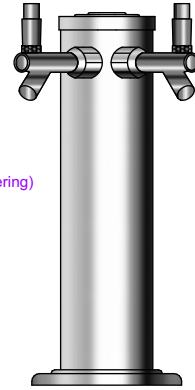

FRONT VIEW

(just a representation of this,
may not look exactly like the rendering)

SIDE VIEW

TOP VIEW

SC-2

Single Column Tower
3" ss tube with 4-7/8" flange
polished ss
dual product
cold blocked and glycol ready
304 ss faucets and screw in shanks