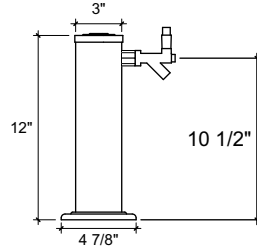

FRONT VIEW

(just a representation of this,
may not look exactly like the rendering)

SIDE VIEW

TOP VIEW

SC-2

Single Column Tower
3" ss tube with 4-7/8" flange
polished ss
dual product
cold blocked and glycol ready
304 ss faucets and screw in shanks