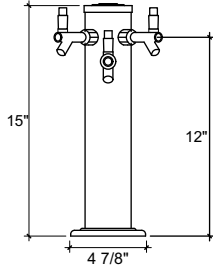

FRONT VIEW

(just a representation of this,
may not look exactly like the rendering)

SIDE VIEW

TOP VIEW

SC-3

Single Column Tower
3" ss tube with 4-7/8" flange
polished ss
triple product
cold blocked and glycol ready
304 ss faucets and screw in shanks