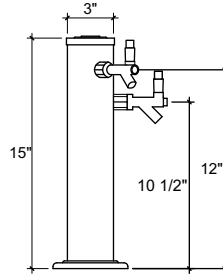

FRONT VIEW

(just a representation of this,
may not look exactly like the rendering)

SIDE VIEW

TOP VIEW

SC-3

Single Column Tower
3" ss tube with 4-7/8" flange
polished ss
triple product
cold blocked and glycol ready
304 ss faucets and screw in shanks