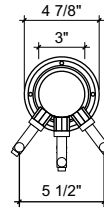

FRONT VIEW

(just a representation of this,
may not look exactly like the rendering)

SIDE VIEW

TOP VIEW

SC-3

Single Column Tower
3" ss tube with 4-7/8" flange
polished ss
triple product
cold blocked and glycol ready
304 ss faucets and screw in shanks