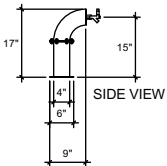

FRONT VIEW

SIDE VIEW

TOP VIEW

**SH-2**

Snake Head  
 4" ss tube with 6" flanges  
 brushed ss  
 2 products on 2.75" center to center  
 cold blocked and glycol ready  
 304 ss faucets and screw in shanks