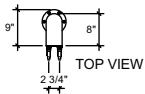

FRONT VIEW

SIDE VIEW

TOP VIEW

**SH-2**

Snake Head  
 4" ss tube with 6" flanges  
 brushed ss  
 2 products on 2.75" center to center  
 cold blocked and glycol ready  
 304 ss faucets and screw in shanks