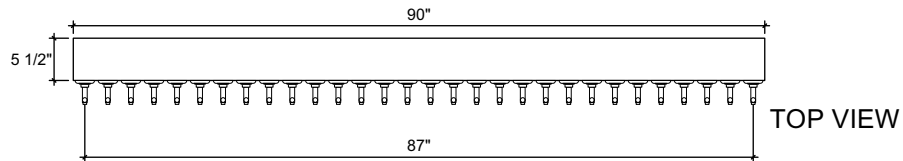

FRONT VIEW

SIDE VIEW

TOP VIEW

**TTC-30**

double pedestal T-Head Tower  
 90" x 3-1/2" x 5-1/2" 304 ss taper  
 head with (3) 3" ss tubes with 4-7/8  
 flanges  
 brushed ss  
 30 products on 3" centers  
 cold blocked and glycol ready  
 304 ss faucets and screw in shanks