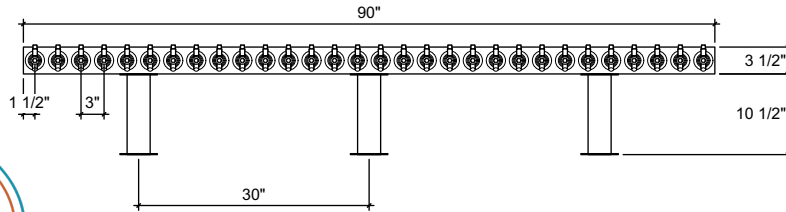

FRONT VIEW

SIDE VIEW

TOP VIEW

**TTC-30**

double pedestal T-Head Tower  
 90" x 3-1/2" x 5-1/2" 304 ss taper  
 head with (3) 3" ss tubes with 4-7/8  
 flanges  
 brushed ss  
 30 products on 3" centers  
 cold blocked and glycol ready  
 304 ss faucets and screw in shanks