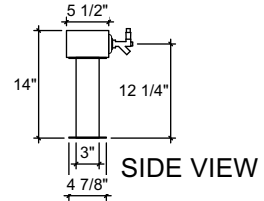

FRONT VIEW

SIDE VIEW

TOP VIEW

**TTC-30**

double pedestal T-Head Tower  
 90" x 3-1/2" x 5-1/2" 304 ss taper  
 head with (3) 3" ss tubes with 4-7/8  
 flanges  
 brushed ss  
 30 products on 3" centers  
 cold blocked and glycol ready  
 304 ss faucets and screw in shanks