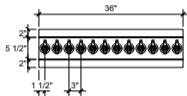

FRONT VIEW

(just a representation of this,
may not look exactly like the rendering)

SIDE VIEW

TOP VIEW

WM-12

wall mount
36" x 5-1/2" x 3-1/2" 304 ss taper
head with 2" x 2" L-brackets on top and
bottom back
brushed ss
12 products on 3" centers
cold blocked and glycol ready
304 ss faucets and screw in shanks