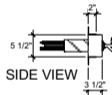

FRONT VIEW

(just a representation of this,
may not look exactly like the rendering)

SIDE VIEW

TOP VIEW

WM-12

wall mount
36" x 5-1/2" x 3-1/2" 304 ss taper
head with 2" x 2" L-brackets on top and
bottom back
brushed ss
12 products on 3" centers
cold blocked and glycol ready
304 ss faucets and screw in shanks