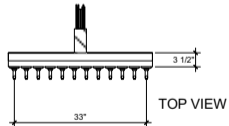

FRONT VIEW

(just a representation of this,
may not look exactly like the rendering)

SIDE VIEW

TOP VIEW

WM-12

wall mount
36" x 5-1/2" x 3-1/2" 304 ss taper
head with 2" x 2" L-brackets on top and
bottom back
brushed ss
12 products on 3" centers
cold blocked and glycol ready
304 ss faucets and screw in shanks