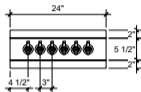

FRONT VIEW

(just a representation of this,
may not look exactly like the rendering)

SIDE VIEW

TOP VIEW

WM-6

wall mount
24" x 5-1/2" x 3-1/2" 304 ss taper
head with 2" x 2" L-brackets on top and
bottom back
brushed ss
5 products on 3" centers
cold blocked and glycol ready
304 ss faucets and screw in shanks