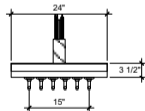

FRONT VIEW

(just a representation of this,
may not look exactly like the rendering)

SIDE VIEW

TOP VIEW

WM-6

wall mount
24" x 5-1/2" x 3-1/2" 304 ss taper
head with 2" x 2" L-brackets on top and
bottom back
brushed ss
5 products on 3" centers
cold blocked and glycol ready
304 ss faucets and screw in shanks