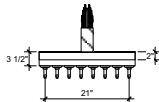

FRONT VIEW

(just a representation of this,
may not look exactly like the rendering)

WM-8

Wall mount
24" x 5-1/2" x 3-1/2" 304 ss taper
head with 2" x 2" L-brackets on top and
bottom back
brushed ss
6 products on 3" centers
cold blocked and glycol ready
304 ss faucets and screw in shanks

SIDE VIEW

TOP VIEW