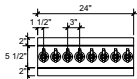

FRONT VIEW

(just a representation of this,
may not look exactly like the rendering)

WM-8

Wall mount
24" x 5-1/2" x 3-1/2" 304 ss taper
head with 2" x 2" L-brackets on top and
bottom back
brushed ss
6 products on 3" centers
cold blocked and glycol ready
304 ss faucets and screw in shanks

SIDE VIEW

TOP VIEW