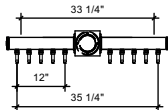

FRONT VIEW

(just a representation of this, may not look exactly like the rendering)

SIDE VIEW

TOP VIEW

NBS Inc.

7AS-10

Yard Arm Style

3" ss tube with decorative, chrome end caps with a 6-1/4" cube in the center with 4" ss tube leg with 5-7/8" flanges polished ss

10 products on 3" centers

cold blocked and glycol ready

304 ss faucets and screw in shanks