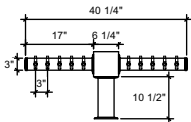

FRONT VIEW

(just a representation of this, may not look exactly like the rendering)

SIDE VIEW

TOP VIEW

NBS Inc.

7AS-10

Yard Arm Style

3" ss tube with decorative, chrome end caps with a 6-1/4" cube in the center with 4" ss tube leg with 5-7/8" flanges polished ss

10 products on 3" centers

cold blocked and glycol ready

304 ss faucets and screw in shanks