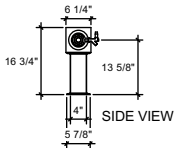

FRONT VIEW

(just a representation of this, may not look exactly like the rendering)

SIDE VIEW

TOP VIEW

NBS Inc.

7AS-10

Yard Arm Style

3" ss tube with decorative, chrome end caps with a 6-1/4" cube in the center with 4" ss tube leg with 5-7/8" flanges polished ss