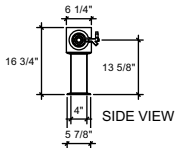

FRONT VIEW

(just a representation of this,
may not look exactly like the rendering)

YAS-12

Yard Arm Style

3" ss tube with decorative, chrome end caps with a 6-1/4" cube in the center with 4" ss tube leg with 5-7/8" flanges polished ss