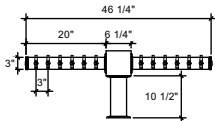

FRONT VIEW

(just a representation of this,
may not look exactly like the rendering)

YAS-12

Yard Arm Style

3" ss tube with decorative, chrome end caps with a 6-1/4" cube in the center with 4" ss tube leg with 5-7/8" flanges polished ss