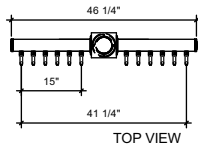

FRONT VIEW

(just a representation of this,
may not look exactly like the rendering)

YAS-12

Yard Arm Style

3" ss tube with decorative, chrome end caps with a 6-1/4" cube in the center with 4" ss tube leg with 5-7/8" flanges polished ss