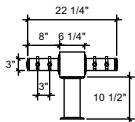

FRONT VIEW

SIDE VIEW