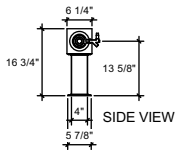

FRONT VIEW

SIDE VIEW