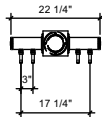

FRONT VIEW

SIDE VIEW

TOP VIEW

VAS-4

Yard Arm Style
3" ss tube with decorative, chrome end
caps with a 6-1/4" cube in the center
with 4" ss tube leg with 5-7/8" flanges
polished ss
products on 3" centers
solid blocked and glycol ready
1/4" ss faucets and screw in shanks