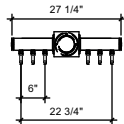

FRONT VIEW

(just a representation of this,  
may not look exactly like the rendering)

SIDE VIEW

TOP VIEW

NBS Inc.

YAS-6

Yard Arm Style  
 3" ss tube with decorative, chrome end  
 caps with a 6-1/4" cube in the center  
 with 4" ss tube leg with 5-7/8" flanges  
 polished ss  
 6 products on 3" centers  
 cold blocked and glycol ready  
 304 ss faucets and screw in shanks