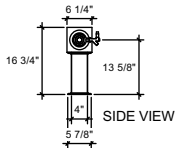

FRONT VIEW

(just a representation of this,  
may not look exactly like the rendering)

SIDE VIEW

TOP VIEW

NBS Inc.

YAS-6

Yard Arm Style  
 3" ss tube with decorative, chrome end  
 caps with a 6-1/4" cube in the center  
 with 4" ss tube leg with 5-7/8" flanges  
 polished ss  
 6 products on 3" centers  
 cold blocked and glycol ready  
 304 ss faucets and screw in shanks