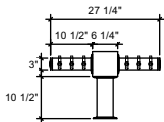

FRONT VIEW

(just a representation of this,  
may not look exactly like the rendering)

SIDE VIEW

TOP VIEW

NBS Inc.

YAS-6

Yard Arm Style  
 3" ss tube with decorative, chrome end  
 caps with a 6-1/4" cube in the center  
 with 4" ss tube leg with 5-7/8" flanges  
 polished ss  
 6 products on 3" centers  
 cold blocked and glycol ready  
 304 ss faucets and screw in shanks