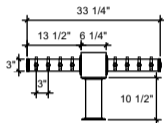

FRONT VIEW

(just a representation of this, may not look exactly like the rendering)

SIDE VIEW

TOP VIEW

NBS Inc.

7AS-8
 Yard Arm Style
 3" ss tube with decorative, chrome end caps with a 6-1/4" cube in the center with 4" ss tube leg with 5-7/8" flanges polished ss
 3 products on 3" centers
 cold blocked and glycol ready
 304 ss faucets and screw in shanks