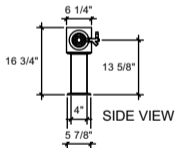

FRONT VIEW

(just a representation of this, may not look exactly like the rendering)

SIDE VIEW

TOP VIEW

NBS Inc.

7AS-8
 Yard Arm Style
 3" ss tube with decorative, chrome end caps with a 6-1/4" cube in the center with 4" ss tube leg with 5-7/8" flanges polished ss
 3 products on 3" centers
 cold blocked and glycol ready
 304 ss faucets and screw in shanks