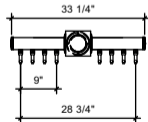

FRONT VIEW

(just a representation of this, may not look exactly like the rendering)

SIDE VIEW

TOP VIEW

NBS Inc.

7AS-8
 Yard Arm Style
 3" ss tube with decorative, chrome end caps with a 6-1/4" cube in the center with 4" ss tube leg with 5-7/8" flanges polished ss
 3 products on 3" centers
 cold blocked and glycol ready
 304 ss faucets and screw in shanks