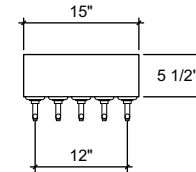

FRONT VIEW

brushed ss

(just a representation of this,
may not look exactly like the rendering)

SIDE VIEW

SQ-TC-5

Square T-head tower
 15" x 3-1/2" x 5-1/2" 304 ss taper
 head with
 (1) 3" ss square tube leg with square
 4-7/8" flange
 brushed ss
 5 products on 3" centers
 cold blocked and glycol ready
 304 ss faucets and screw in shanks

TOP VIEW