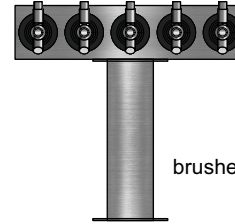

FRONT VIEW

brushed ss

(just a representation of this,
may not look exactly like the rendering)

SIDE VIEW

SQ-TC-5

Square T-head tower
 15" x 3-1/2" x 5-1/2" 304 ss taper
 head with
 (1) 3" ss square tube leg with square
 4-7/8" flange
 brushed ss
 5 products on 3" centers
 cold blocked and glycol ready
 304 ss faucets and screw in shanks

TOP VIEW