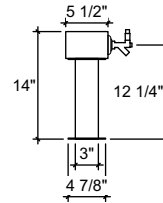

FRONT VIEW

brushed ss

(just a representation of this,
may not look exactly like the rendering)

SIDE VIEW

SQ-TC-5

Square T-head tower
 15" x 3-1/2" x 5-1/2" 304 ss taper
 head with
 (1) 3" ss square tube leg with square
 4-7/8" flange
 brushed ss
 5 products on 3" centers
 cold blocked and glycol ready
 304 ss faucets and screw in shanks

TOP VIEW