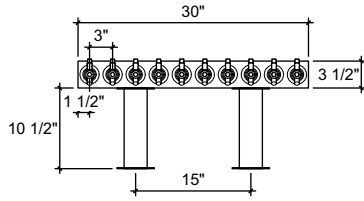

FRONT VIEW

(just a representation of this,
may not look exactly like the rendering)

SQ-TTC-10

Square Double Pedestal T-head tower
30" x 3-1/2" x 5-1/2" 304 ss taper
head with
(2) 3" ss square tube leg with square
4-7/8" flange
brushed ss
10 products on 3" centers
cold blocked and glycol ready
304 ss faucets and screw in shanks

SIDE VIEW

TOP VIEW