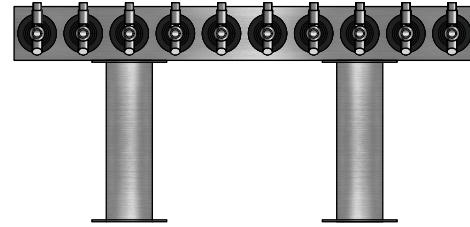

FRONT VIEW

(just a representation of this,
may not look exactly like the rendering)

SQ-TTC-10

Square Double Pedestal T-head tower
30" x 3-1/2" x 5-1/2" 304 ss taper
head with
(2) 3" ss square tube leg with square
4-7/8" flange
brushed ss
10 products on 3" centers
cold blocked and glycol ready
304 ss faucets and screw in shanks

SIDE VIEW

TOP VIEW