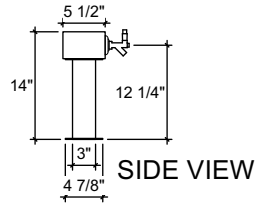

FRONT VIEW

(just a representation of this,
may not look exactly like the rendering)

SQ-TTC-10

Square Double Pedestal T-head tower
30" x 3-1/2" x 5-1/2" 304 ss taper
head with
(2) 3" ss square tube leg with square
4-7/8" flange
brushed ss
10 products on 3" centers
cold blocked and glycol ready
304 ss faucets and screw in shanks

SIDE VIEW

TOP VIEW