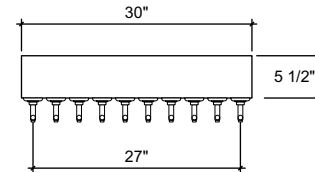

FRONT VIEW

(just a representation of this,
may not look exactly like the rendering)

SQ-TTC-10

Square Double Pedestal T-head tower
30" x 3-1/2" x 5-1/2" 304 ss taper
head with
(2) 3" ss square tube leg with square
4-7/8" flange
brushed ss
10 products on 3" centers
cold blocked and glycol ready
304 ss faucets and screw in shanks

SIDE VIEW

TOP VIEW