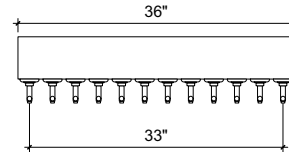

FRONT VIEW

SIDE VIEW

SQ-TTC-12

Square Double Pedestal T-head tower
 36" x 3-1/2" x 5-1/2" 304 ss taper
 head with
 (2) 3" ss square tube leg with square
 4-7/8" flange
 brushed ss
 12 products on 3" centers
 cold blocked and glycol ready
 304 ss faucets and screw in shanks

TOP VIEW