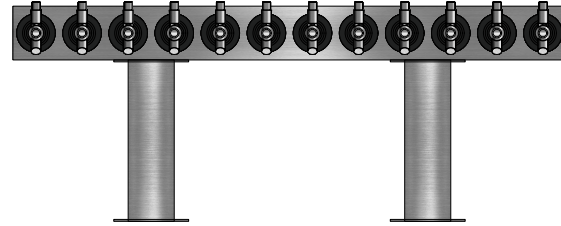

FRONT VIEW

SIDE VIEW

SQ-TTC-12

Square Double Pedestal T-head tower
 36" x 3-1/2" x 5-1/2" 304 ss taper
 head with
 (2) 3" ss square tube leg with square
 4-7/8" flange
 brushed ss
 12 products on 3" centers
 cold blocked and glycol ready
 304 ss faucets and screw in shanks

TOP VIEW