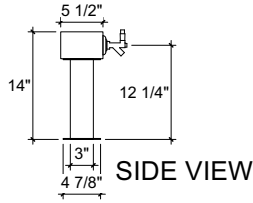

FRONT VIEW

SIDE VIEW

SQ-TTC-12

Square Double Pedestal T-head tower
 36" x 3-1/2" x 5-1/2" 304 ss taper
 head with
 (2) 3" ss square tube leg with square
 4-7/8" flange
 brushed ss
 12 products on 3" centers
 cold blocked and glycol ready
 304 ss faucets and screw in shanks

TOP VIEW