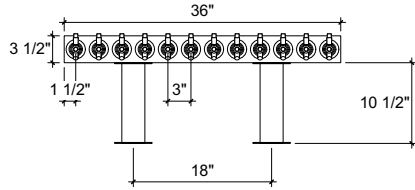

FRONT VIEW

SIDE VIEW

SQ-TTC-12

Square Double Pedestal T-head tower
 36" x 3-1/2" x 5-1/2" 304 ss taper
 head with
 (2) 3" ss square tube leg with square
 4-7/8" flange
 brushed ss
 12 products on 3" centers
 cold blocked and glycol ready
 304 ss faucets and screw in shanks

TOP VIEW