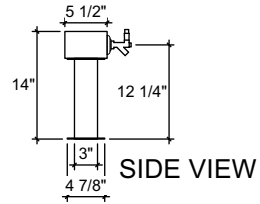

(just a representation of this,  
may not look exactly like the rendering)

**SQ-TTC-14**

Square Double Pedestal T-head tower  
 42" x 3-1/2" x 5-1/2" 304 ss taper  
 head with  
 (2) 3" ss square tube leg with square  
 4-7/8" flange  
 brushed ss  
 14 products on 3" centers  
 cold blocked and glycol ready  
 304 ss faucets and screw in shanks