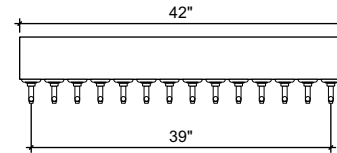

(just a representation of this,  
may not look exactly like the rendering)

**SQ-TTC-14**

Square Double Pedestal T-head tower  
 42" x 3-1/2" x 5-1/2" 304 ss taper  
 head with  
 (2) 3" ss square tube leg with square  
 4-7/8" flange  
 brushed ss  
 14 products on 3" centers  
 cold blocked and glycol ready  
 304 ss faucets and screw in shanks