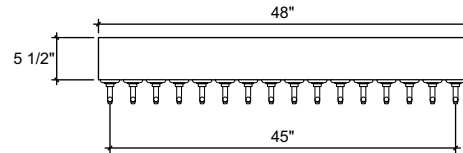

FRONT VIEW

(just a representation of this, may not look exactly like the rendering)

SIDE VIEW

SQ-TTC-16

Square Double Pedestal T-head tower
 48" x 3-1/2" x 5-1/2" 304 ss taper
 head with
 (2) 3" ss square tube leg with square
 4-7/8" flange
 brushed ss
 16 products on 3" centers
 cold blocked and glycol ready
 304 ss faucets and screw in shanks

TOP VIEW