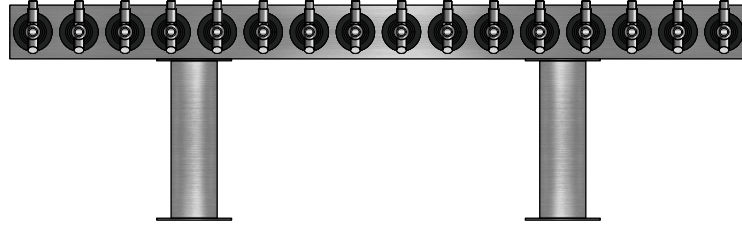

FRONT VIEW

(just a representation of this, may not look exactly like the rendering)

SIDE VIEW

SQ-TTC-16

Square Double Pedestal T-head tower
 48" x 3-1/2" x 5-1/2" 304 ss taper
 head with
 (2) 3" ss square tube leg with square
 4-7/8" flange
 brushed ss
 16 products on 3" centers
 cold blocked and glycol ready
 304 ss faucets and screw in shanks

TOP VIEW