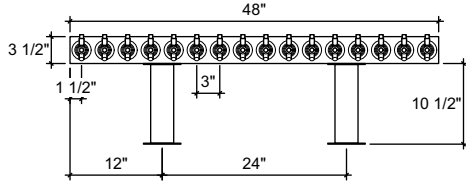

FRONT VIEW

(just a representation of this, may not look exactly like the rendering)

SIDE VIEW

SQ-TTC-16

Square Double Pedestal T-head tower
 48" x 3-1/2" x 5-1/2" 304 ss taper
 head with
 (2) 3" ss square tube leg with square
 4-7/8" flange
 brushed ss
 16 products on 3" centers
 cold blocked and glycol ready
 304 ss faucets and screw in shanks

TOP VIEW