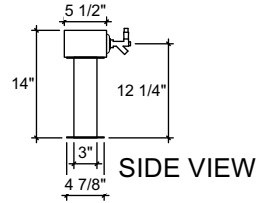

FRONT VIEW

(just a representation of this, may not look exactly like the rendering)

SIDE VIEW

SQ-TTC-16

Square Double Pedestal T-head tower
 48" x 3-1/2" x 5-1/2" 304 ss taper
 head with
 (2) 3" ss square tube leg with square
 4-7/8" flange
 brushed ss
 16 products on 3" centers
 cold blocked and glycol ready
 304 ss faucets and screw in shanks

TOP VIEW