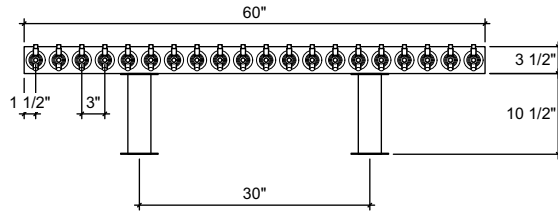

FRONT VIEW

(just a representation of this, may not look exactly like the rendering)

SIDE VIEW

TOP VIEW

SQ-TTC-20

Square Double Pedestal T-head tower  
 60" x 3-1/2" x 5-1/2" 304 ss taper  
 head with  
 (2) 3" ss square tube leg with square  
 4-7/8" flange  
 brushed ss  
 20 products on 3" centers  
 cold blocked and glycol ready  
 304 ss faucets and screw in shanks