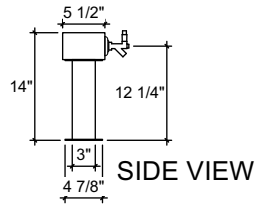

FRONT VIEW

(just a representation of this, may not look exactly like the rendering)

SIDE VIEW

TOP VIEW

SQ-TTC-20

Square Double Pedestal T-head tower  
 60" x 3-1/2" x 5-1/2" 304 ss taper  
 head with  
 (2) 3" ss square tube leg with square  
 4-7/8" flange  
 brushed ss  
 20 products on 3" centers  
 cold blocked and glycol ready  
 304 ss faucets and screw in shanks