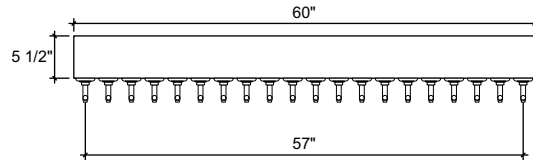

FRONT VIEW

(just a representation of this, may not look exactly like the rendering)

SIDE VIEW

TOP VIEW

SQ-TTC-20

Square Double Pedestal T-head tower  
 60" x 3-1/2" x 5-1/2" 304 ss taper  
 head with  
 (2) 3" ss square tube leg with square  
 4-7/8" flange  
 brushed ss  
 20 products on 3" centers  
 cold blocked and glycol ready  
 304 ss faucets and screw in shanks