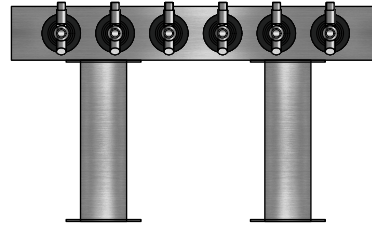

FRONT VIEW

(just a representation of this,
may not look exactly like the rendering)

SQ-TTC-6

Square Double Pedestal T-head tower
24" x 3-1/2" x 5-1/2" 304 ss taper
head with
(2) 3" ss square tube leg with square
4-7/8" flange
brushed ss
6 products on 3 1/2" centers
cold blocked and glycol ready
304 ss faucets and screw in shanks

TOP VIEW