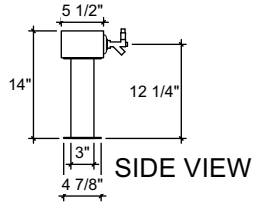

FRONT VIEW

(just a representation of this,
may not look exactly like the rendering)

SQ-TTC-6

Square Double Pedestal T-head tower
24" x 3-1/2" x 5-1/2" 304 ss taper
head with
(2) 3" ss square tube leg with square
4-7/8" flange
brushed ss
6 products on 3 1/2" centers
cold blocked and glycol ready
304 ss faucets and screw in shanks

TOP VIEW