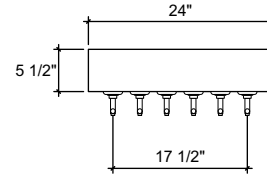

FRONT VIEW

(just a representation of this,
may not look exactly like the rendering)

SQ-TTC-6

Square Double Pedestal T-head tower
24" x 3-1/2" x 5-1/2" 304 ss taper
head with
(2) 3" ss square tube leg with square
4-7/8" flange
brushed ss
6 products on 3 1/2" centers
cold blocked and glycol ready
304 ss faucets and screw in shanks