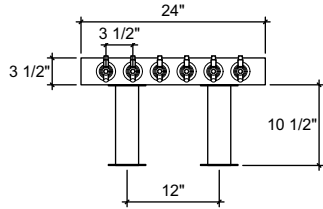

FRONT VIEW

(just a representation of this,
may not look exactly like the rendering)

SQ-TTC-6

Square Double Pedestal T-head tower
24" x 3-1/2" x 5-1/2" 304 ss taper
head with
(2) 3" ss square tube leg with square
4-7/8" flange
brushed ss
6 products on 3 1/2" centers
cold blocked and glycol ready
304 ss faucets and screw in shanks

TOP VIEW