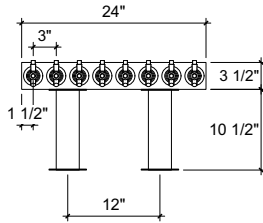

### FRONT VIEW

(just a representation of this,  
may not look exactly like the rendering)

### SQ-TTC-8

Square Double Pedestal T-head tower  
24" x 3-1/2" x 5-1/2" 304 ss taper  
head with  
(2) 3" ss square tube leg with square  
4-7/8" flange  
brushed ss  
8 products on 3" centers  
cold blocked and glycol ready  
304 ss faucets and screw in shanks

### TOP VIEW