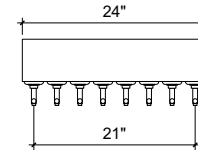

### FRONT VIEW

(just a representation of this,  
may not look exactly like the rendering)

### SQ-TTC-8

Square Double Pedestal T-head tower  
24" x 3-1/2" x 5-1/2" 304 ss taper  
head with  
(2) 3" ss square tube leg with square  
4-7/8" flange  
brushed ss  
8 products on 3" centers  
cold blocked and glycol ready  
304 ss faucets and screw in shanks