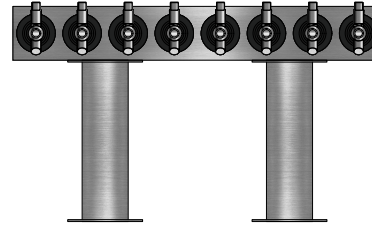

### FRONT VIEW

(just a representation of this,  
may not look exactly like the rendering)

### SQ-TTC-8

Square Double Pedestal T-head tower  
24" x 3-1/2" x 5-1/2" 304 ss taper  
head with  
(2) 3" ss square tube leg with square  
4-7/8" flange  
brushed ss  
8 products on 3" centers  
cold blocked and glycol ready  
304 ss faucets and screw in shanks

### TOP VIEW