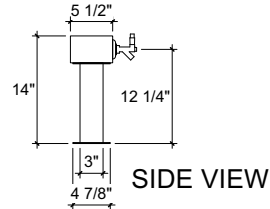

### FRONT VIEW

(just a representation of this,  
may not look exactly like the rendering)

### SQ-TTC-8

Square Double Pedestal T-head tower  
24" x 3-1/2" x 5-1/2" 304 ss taper  
head with  
(2) 3" ss square tube leg with square  
4-7/8" flange  
brushed ss  
8 products on 3" centers  
cold blocked and glycol ready  
304 ss faucets and screw in shanks