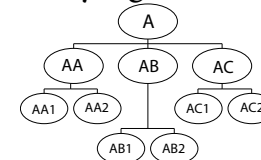

Keying Matrix

----- WE -----
**SELL
SERVICE
RESTORE**
ALL SHOWN HARDWARE
and MUCH MORE.