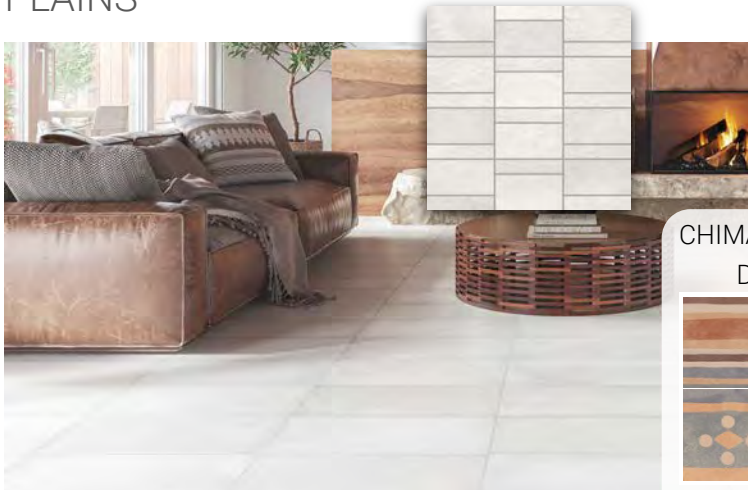

RUSTICA

24"x24" - 12"x24" - 8"x8" - 8"x8" Deco - 12"x12" Staggered Mosaic - 3"x12" Bullnose

PLAINS