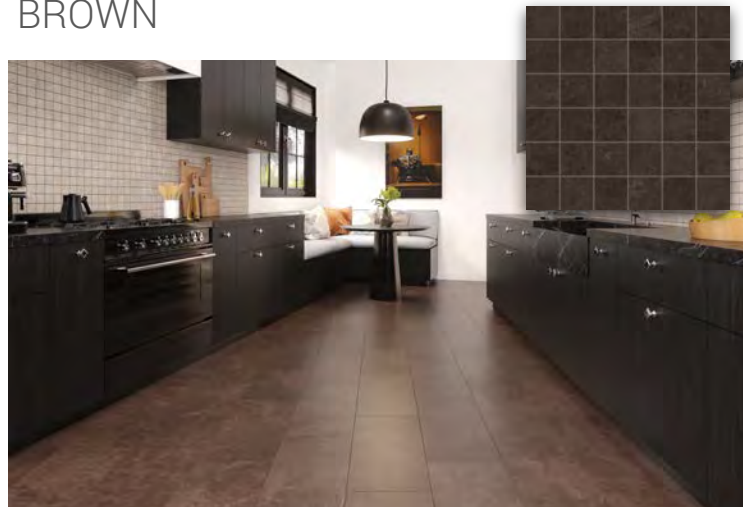

WISTERIA

12"x24" - 16"x16" - 12"x12" Square Mosaic - 3"x12" Bullnose

BROWN