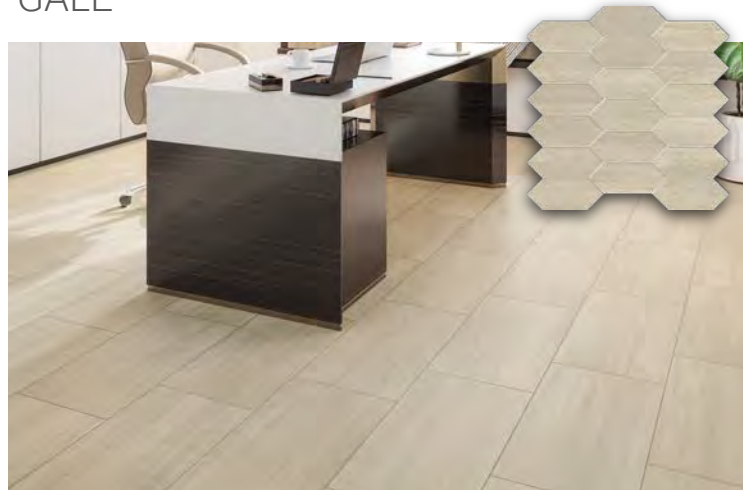

CROSSWIND

18"x36" - 12"x24" - 12"x12" Picket Mosaic - 3"x12" Bullnose

GALE