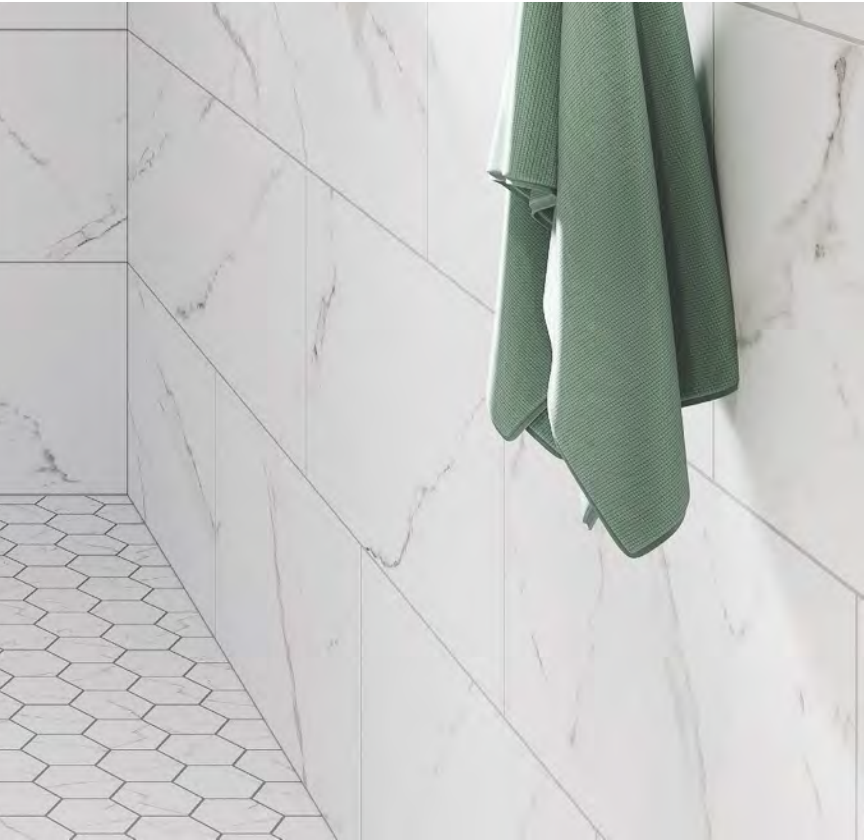

www.interceramicusa.com

www.bolickdistributors.com