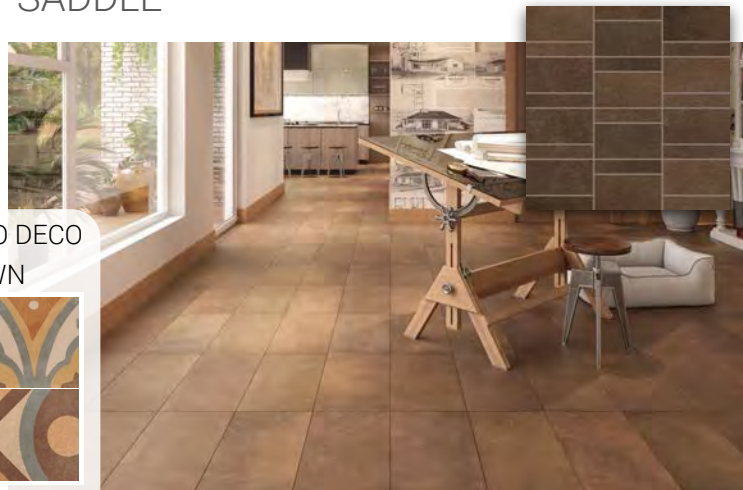

RUSTICA

24"x24" - 12"x24" - 8"x8" - 8"x8" Deco - 12"x12" Staggered Mosaic - 3"x12" Bullnose

SADDLE