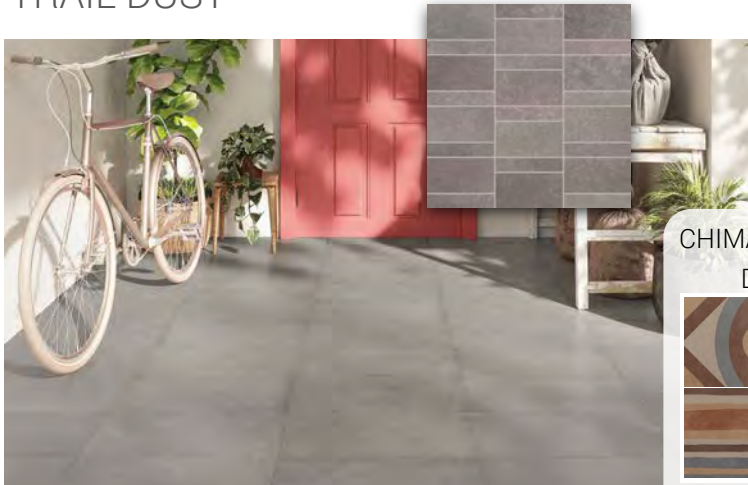

PLAINS

SADDLE

CHIMAYO DECO
DAWN

TRAIL DUST

TIN ROOF

CHIMAYO DECO
DUSK

ADOBE

12"x24" - 16"x16" - 12"x12" Square Mosaic - 3"x12" Bullnose