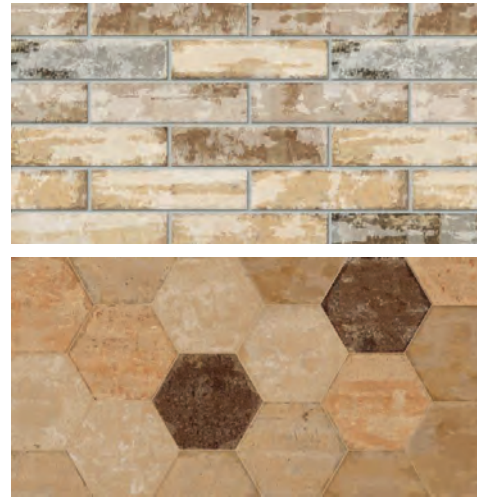

Vintage Brick

Duratec™ Glazed Porcelain Rectified Floor Tile

FLOOR TILE

Beige

Interceramic
CRAFTED FOR LIFE

3"x12" 8.5" x 10"