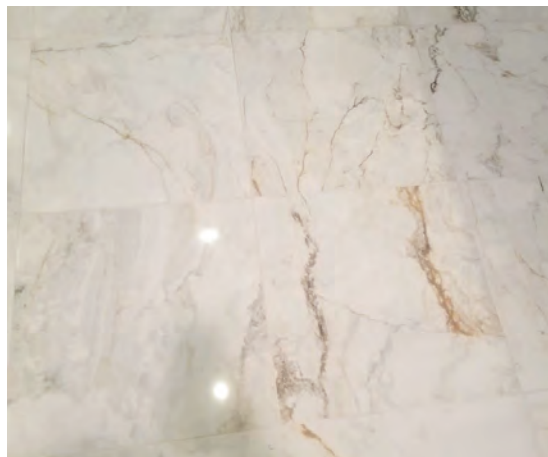

Gala

Duratec™ Glazed Porcelain Rectified Floor Tile

A modern collection of timeless classic marbles: Calacatta, Carrara and Maccia Veccia. Gala brings together the elegance and exclusivity of these natural stones into a practical offering.

- Color palette in different renditions of white.
- Rectified glazed porcelain offered in Matte and Polished finishes
- Trendy 3x3 Mosaic
- 3 ½ x24 Bullnose offered in both finishes

Interceramic
CRAFTED FOR LIFE