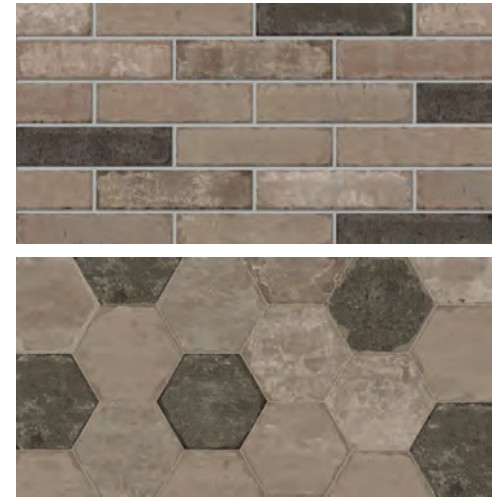

- Warm color palette with white, beige red and olive
- Glazed porcelain in 3"x12" brick format
- Beautiful hexagon floor tile available in each color

Interceramic
CRAFTED FOR LIFE

Vintage Brick

Duratec™ Glazed Porcelain Rectified Floor Tile

FLOOR TILE

Red

White

Beige

Olive

Interceramic
CRAFTED FOR LIFE

3"x12" 8.5" x 10"

Wilshire