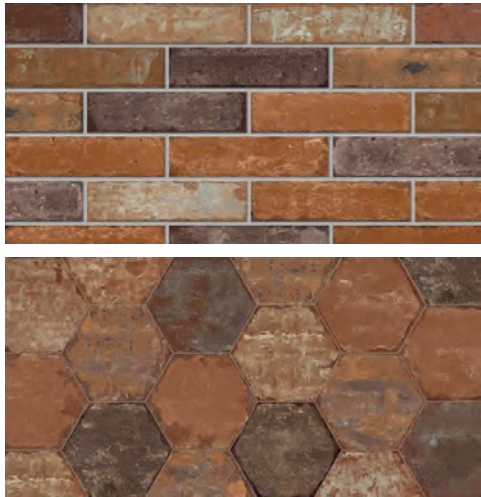

Vintage Brick

Duratec™ Glazed Porcelain Rectified Floor Tile

FLOOR TILE

Red