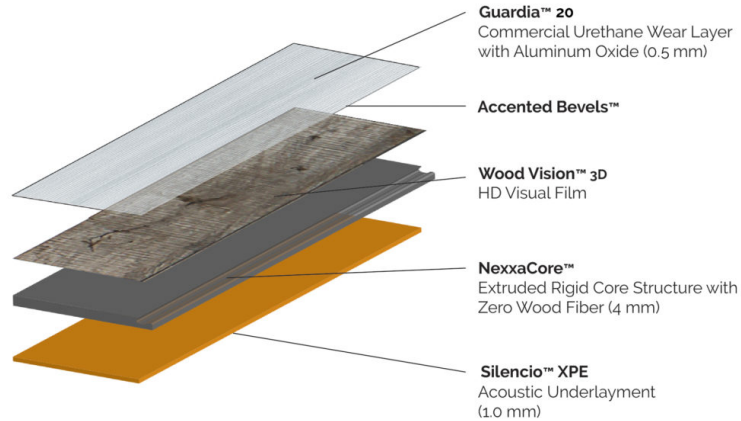

Technology behind the beauty