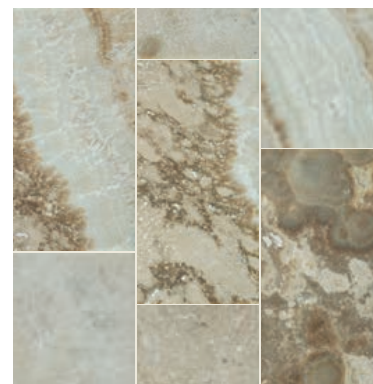

LA TRAVONYA

Turkish Travertine

FLOOR Tile

Versailles Pattern
U/C/B

24"x24" - 12"x24"
Honed/Filled

3"x6"
Tumbled

DECORATIVE Accents

12"x12" (2"x4")
Picket Mosaic
Tumbled

12"x12" (1"x3")
Herringbone Mosaic
Honed/Filled

12"x12" (2"x2")
Square Mosaic
Tumbled

12"x12" (1"x2")
Split-Face Mosaic

SIZES

TRIM