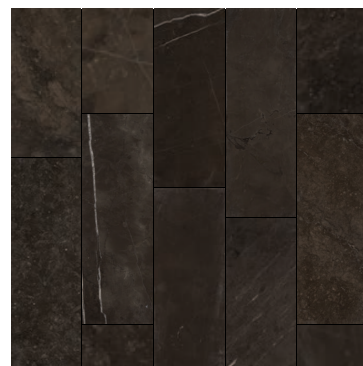

SIZES

12"x24" 4"x12"

TRIM

3/4"x12" Cigar

STUDIO COLLECTION

Marble

FLOOR Tile

White
3"x9" - 2"x8"
Polished