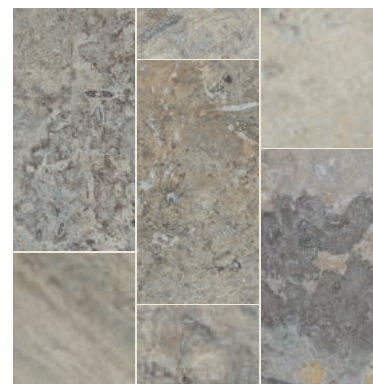

SILVER

Turkish Travertine

FLOOR Tile

Versailles Pattern
U/C/B