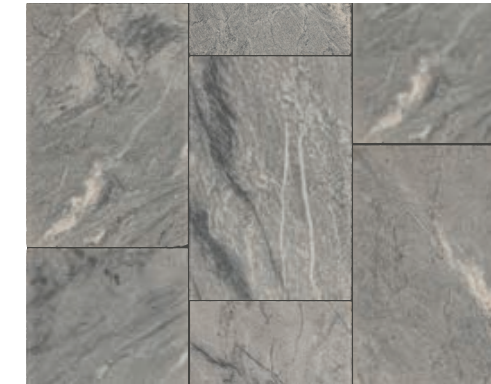

12"x24" 4"x12"

TRIM

3/4"x12" Cigar Polished 1/2"x12" Pencil Honed

VINTAGE MARBLE

Marble

FLOOR Tile

White Dawn
16"x24"
Vintage Finish

Rain Cloud
16"x24"
Vintage Finish