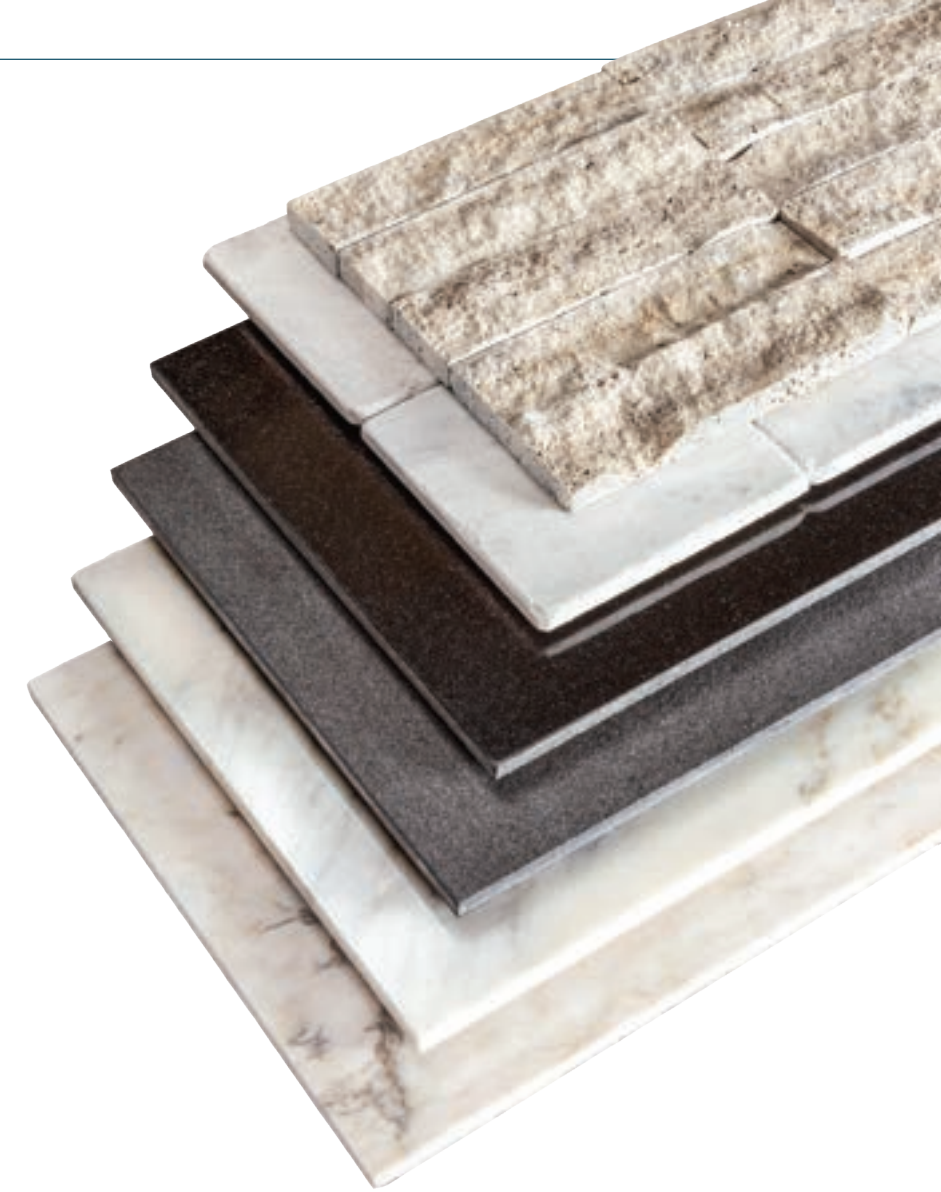

COLOR VARIATION

The very essence of natural stone offers a realistic feeling and proximity to nature. Natural stone gives the classic look and beauty of endless variation. Each stone is unique in its own way. The variation of grain structure and veining formations differ from stone to stone. Granites mostly show very little variation in color, but may show variations in pattern and grain density. On the other hand, marble shows wide variations in color and veining formations. Likewise, travertine is fairly consistent in colors with hints of graining individuality. One must embrace and understand the concept of variation, since no two pieces are exactly alike.

Tumbled

An old world, weathered look given to tile by tumbling in a drum with a solution of water, and mild acid. Pieces of stone in a ¾” thickness are usually tumbled and then sliced down the middle, producing two pieces. Larger size tiles are given a “tumbled” finish manually. Tumbled material is not designed to be measured in exact dimensions, but offered in rustic nominal sizes within acceptable limits.

Brushed

A finish that is achieved through the use of steel brushes under the polishing wheels, achieving a slightly textured surface similar to the look of leather.

Split-Face

This finish is an uneven surface mainly achieved through man-made splitting technique. Its look resembles the natural cleft finish and is mainly used for wall cladding.

Edge Finishes or Profiles

There are various edge like, chiseled (chipped), pillowed, bullnosed, beveled, chamfered, etc.

Natural stone offers an elegant, luxurious appearance and has recently shed the image of being affordable to only the elite and is emerging as an affordable finish to the average customer.