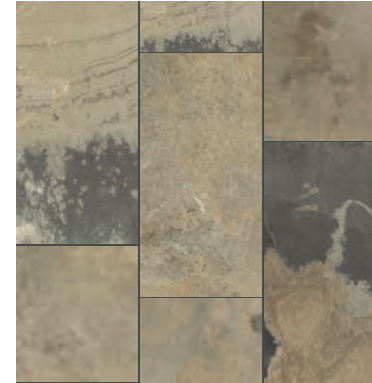

Primrose

Indian Black

Autumn Mist

NATURAL SLATE COLLECTIONS

AUTUMN MIST

Slate

FLOOR Tile

12"x24" - 16"x16" - 12"x12" 4"x12"
Gauged