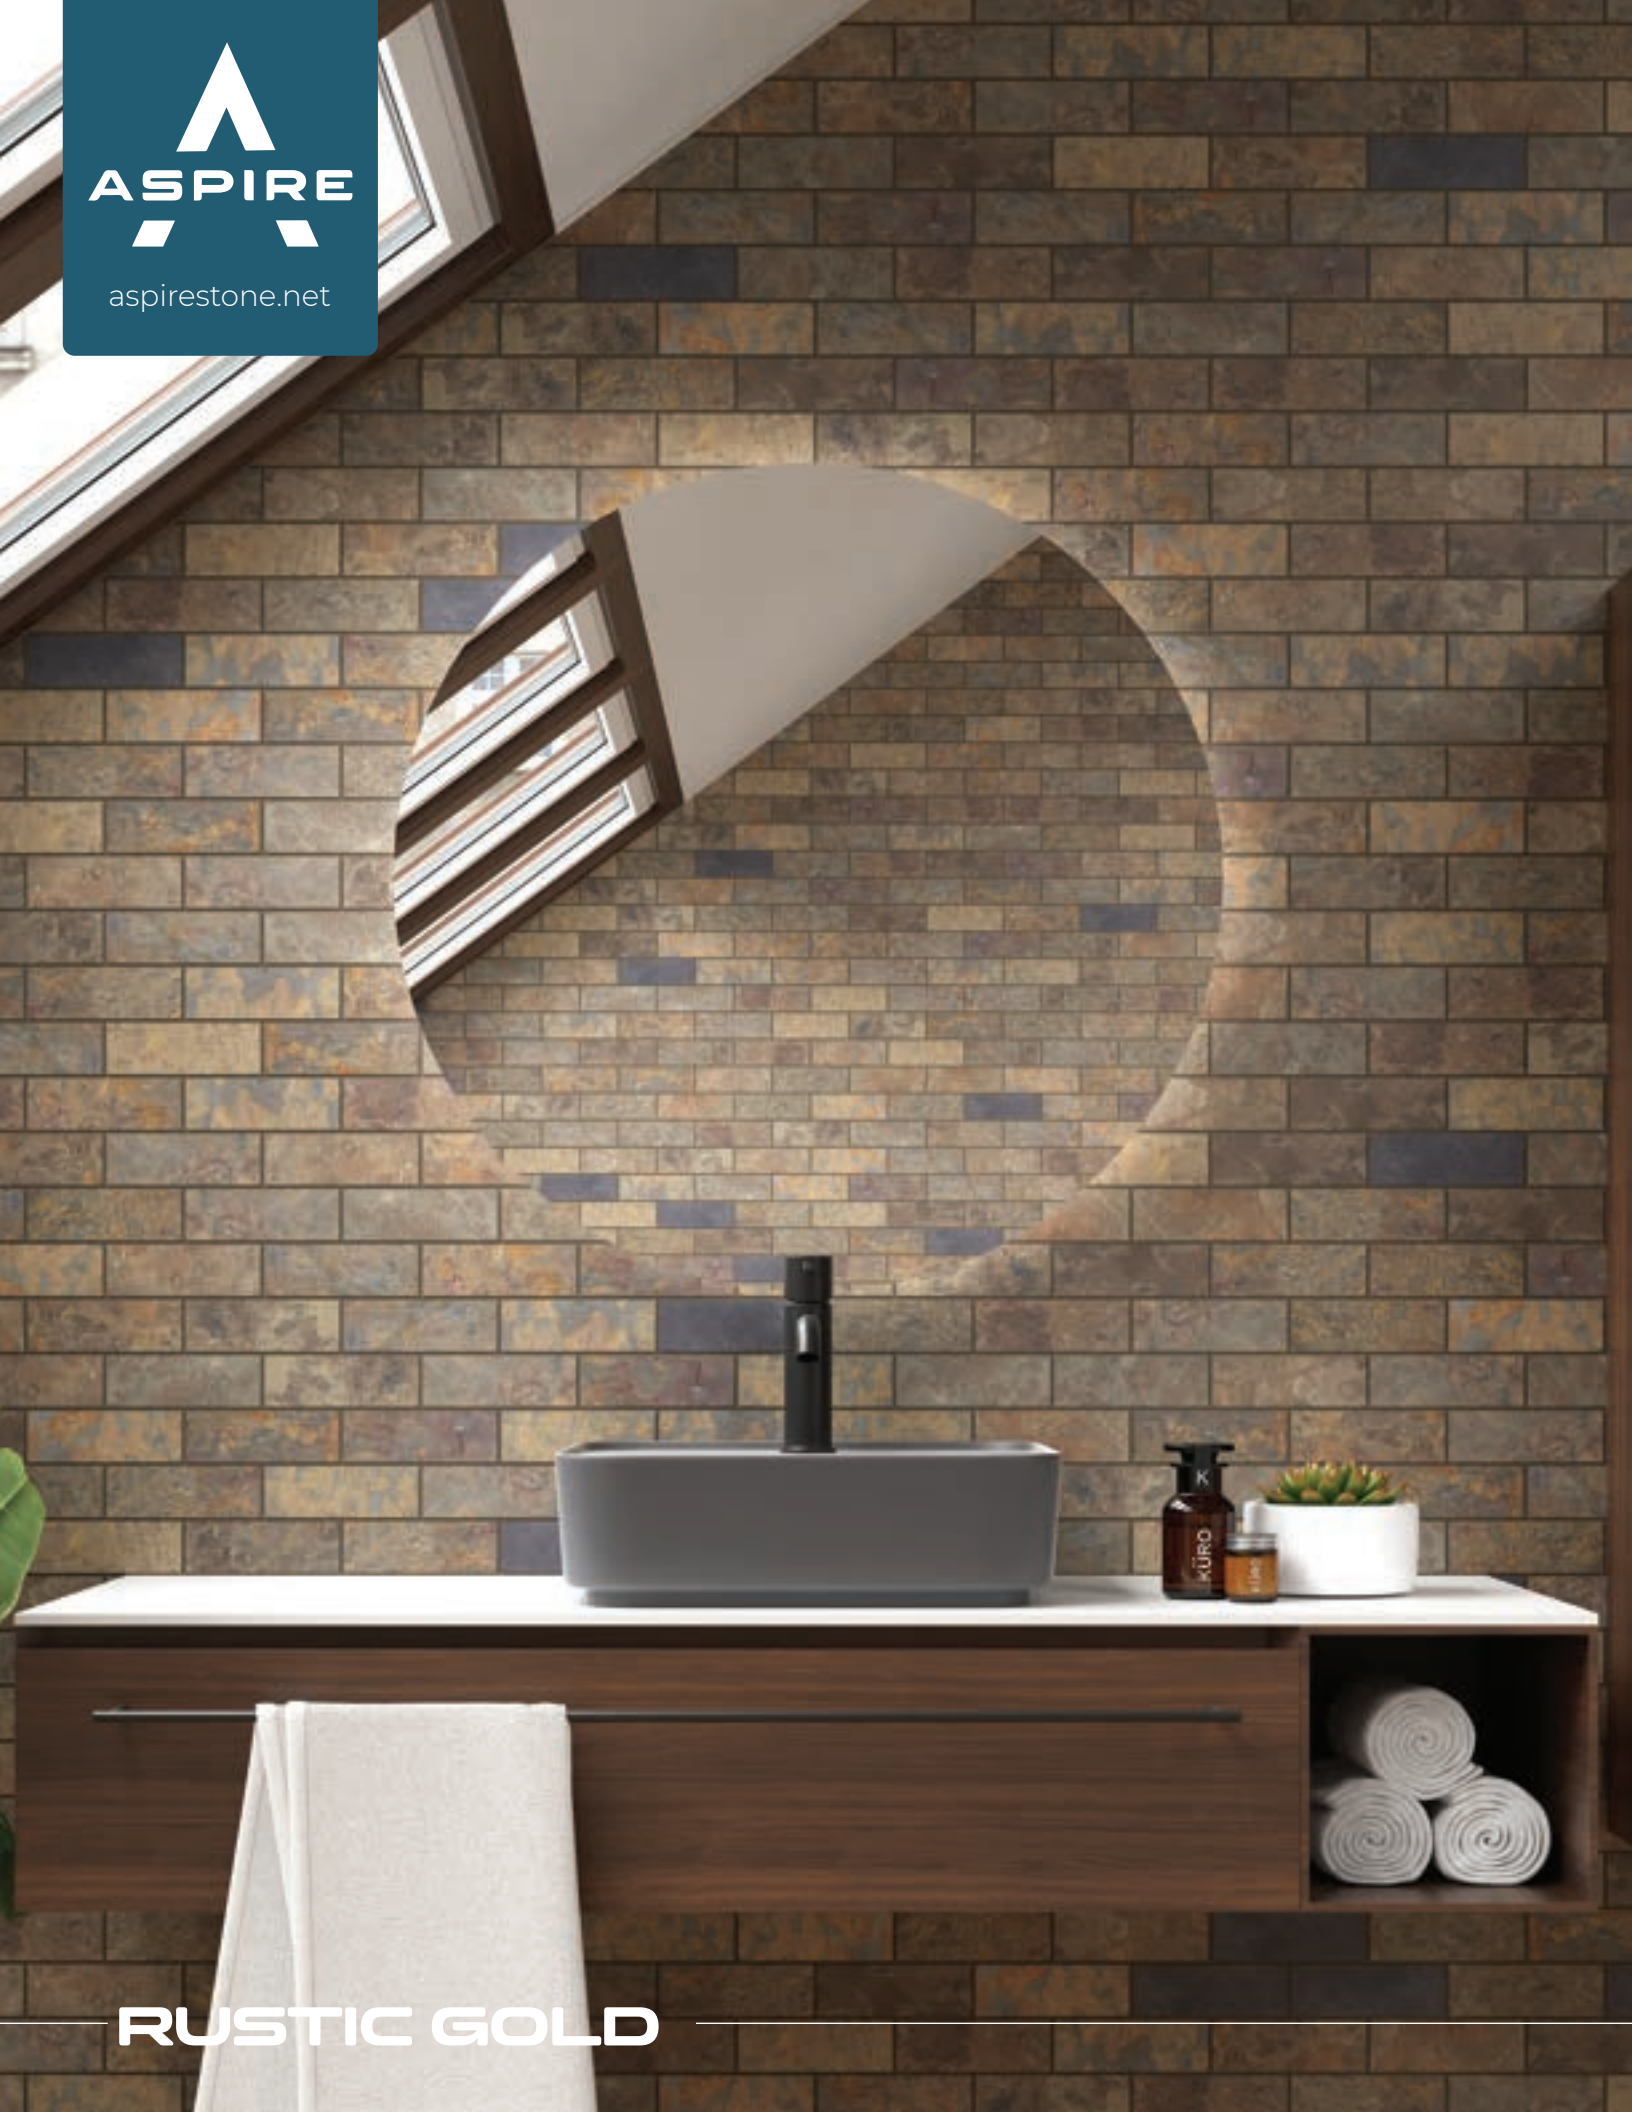

PRIMROSE

Slate

FLOOR Tile

12"x24" - 16"x16" - 12"x12" 4"x12"
Gauged

SIZES

RUSTIC GOLD

Slate

FLOOR Tile