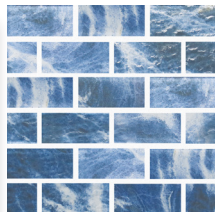

FLORA  
LAUREL

FLORA  
PERIWINKLE

LONDON  
ASHFORD

LONDON  
BRIGHTON

LONDON  
KENSINGTON

\*Disclaimer: The variations in color and shade of the images on this flyer may differ from the actual tile in stock and depend on the printer settings. The images shown are representative but may not indicate all variations. Final confirmation should be made from existing tiles and trim before installation.

**LONDON  
VICTORIA**

**LONDON  
WESTMINSTER**

**LONDON  
WINDSOR**

**LUNAR  
CRESCENT**

**LUNAR  
ECLIPSE**

**LUNAR  
GIBBOUS**

**MANHATTAN  
GRAND CENTRAL**

**MANHATTAN  
PENN STATION**

**MANHATTAN  
TIMES SQUARE**

**MANHATTAN  
UNION SQUARE**

**MONET  
IMPRESSION  
SUNRISE**

**MONET  
PARADISE**

**MONET  
SAILBOAT**

**MONET  
STORMY**

**MONET  
VENICE**

**MONET  
WATER LILIES**