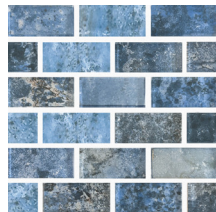

FLORA  
LAUREL

FLORA  
PERIWINKLE

LONDON  
ASHFORD

LONDON  
BRIGHTON

LONDON  
KENSINGTON

\*Disclaimer: The variations in color and shade of the images on this flyer may differ from the actual tile in stock and depend on the printer settings. The images shown are representative but may not indicate all variations. Final confirmation should be made from existing tiles and trim before installation.

**LONDON  
VICTORIA**

**LONDON  
WESTMINSTER**

**LONDON  
WINDSOR**

**LUNAR  
CRESCENT**

**LUNAR  
ECLIPSE**

**LUNAR  
GIBBOUS**

**MANHATTAN  
GRAND CENTRAL**

**MANHATTAN  
PENN STATION**