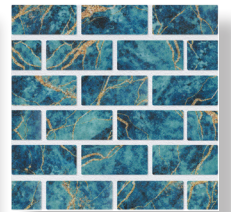

## GLASS MOSAICS TILES

The size shown is 1x2 (unless the series doesn't have a 1x2, in which case, the size available is shown).

SHOWN: FLORA - PERIWINKLE 1X2, POOL BY CALIFORNIA POOLS - HOUSTON NORTH.

# GLASS TILE

AURORA BOREALIS  
CRYSTAL

AURORA BOREALIS  
MAGIC

AURORA BOREALIS  
MARVEL

AURORA BOREALIS  
MYSTIC

AURORA BOREALIS  
WONDER

AQUA  
ARCTIC FROST

AQUA  
BALI

AQUA  
FROZEN TUNDRA

AQUA  
OBSIDIAN

AQUA  
TAHITI

ARTISTA  
DALÍ

ARTISTA  
GAUDÍ

ARTISTA  
GOYA

ARTISTA  
PICASSO

ARTISTA  
RAPHAEL