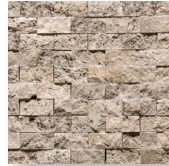

SILVER

SIZE: 1"x2"