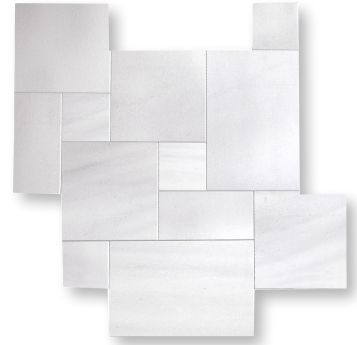

GLACIER

PAVERS
FRENCH PATTERN/VERSAILLES
3CM: 12"x12" / 12"x24" / 16"x16" / 16"x24"
5CM: 12"x24"