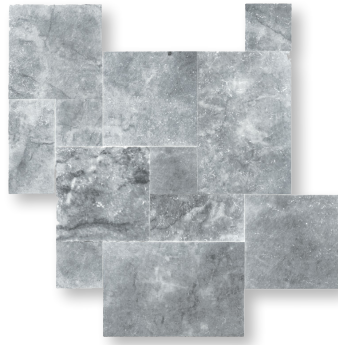

BLUE STONE

PAVERS
FRENCH PATTERN/VERSAILLES
3CM: 12"x12" / 12"x24" / 16"x16" / 16"x24"
5CM: 12"x24"