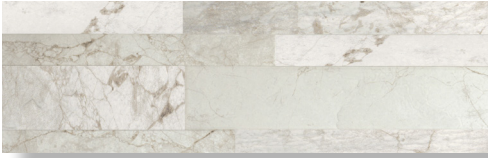

PORCELAIN LEDGER 6"X24"

TIVOLI WHITE