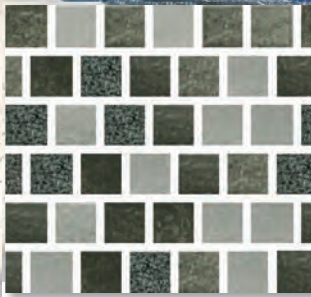

VG948 REEF 1X1