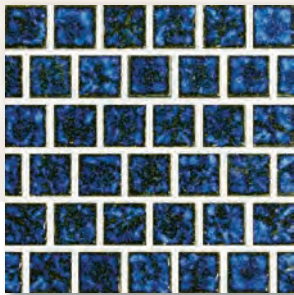

OBç150 WINDSTREAM 1X1