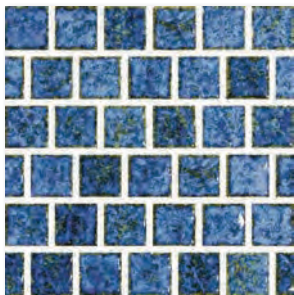

OBç150 WINDSTREAM 1X1

OBç350 WINDSTREAM 3X3

OBç50 WINDSTREAM 1X2

OBç750 WINDSTREAM AKRON

OBç151 SEASCAPE 1X1

OBç351 SEASCAPE 3X3

OBç51 SEASCAPE 1X2

OBç751 SEASCAPE AKRON

OBç801 OCEAN BREEZE BLEND 1X2

OBç900 OCEAN BREEZE BLEND 1X1

NOTE: THIS TILE IS NOT WARRANTED AS A SLIP RESISTANT SURFACE FOR FOOT TRAFFIC.

V3 MODERATE VARIATION

Grandiose and immense meet peace and serenity in our South Pacific Series. A place to retreat and contemplate is an entertainment area must-have.