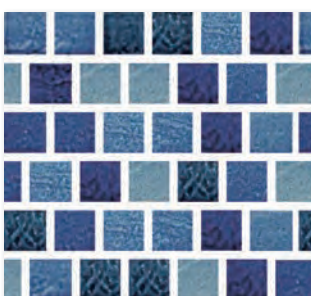

VG940 ANCHOR 1X1