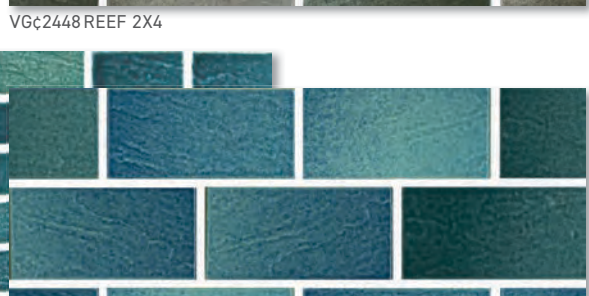

V3

MODERATE VARIATION

VG940 ANCHOR 1X1 SHOWN INSTALLED. POOL ALMAR/JACKSON POOLS.

VG948 REEF 1X1

VG848 REEF 1X2

VG2448 REEF 2X4

VG946 NARROWS 1X1

VG846 NARROWS 1X2