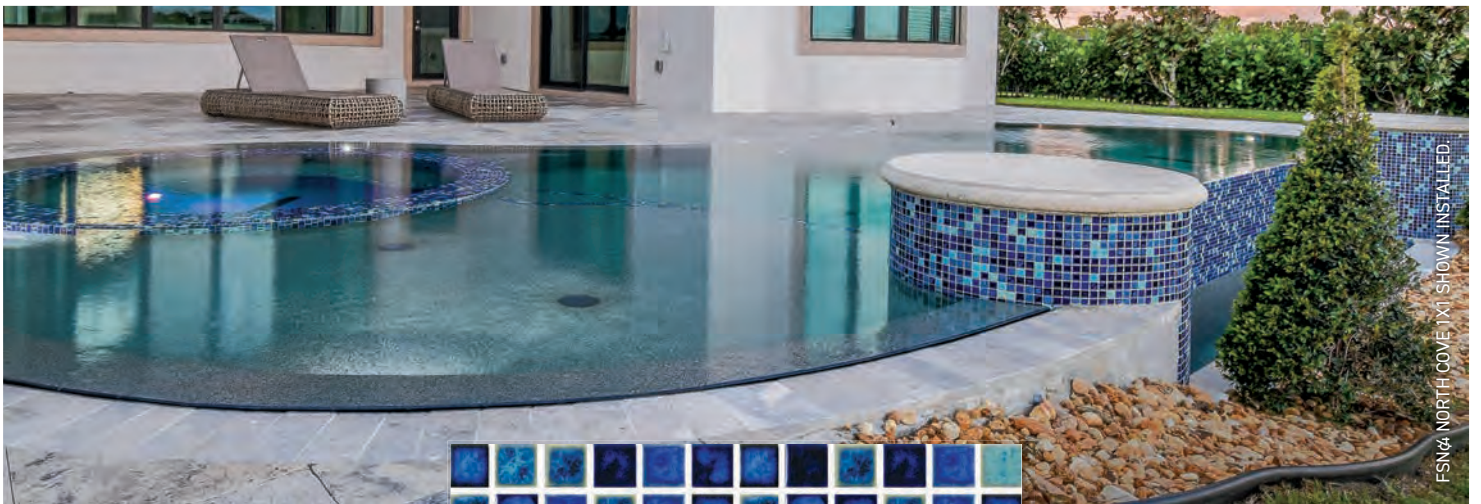

FUSION

FSNÇ4 NORTH COVE 1X1 SHOWN INSTALLED.

FSNÇ4 NORTH COVE 1X1

VOYAGE

Classic and modern combine in our Voyage Series. The colors of this series provide warmth and freshness, with touches of energy, resulting in relaxing and beautiful designs.

V3

MODERATE VARIATION

VG940 ANCHOR 1X1 SHOWN INSTALLED. POOL ALMAR/JACKSON POOLS.

VG948 REEF 1X1

VG848 REEF 1X2

VG2448 REEF 2X4

VG946 NARROWS 1X1

VG846 NARROWS 1X2