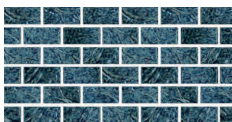

SOUTH PACIFIC