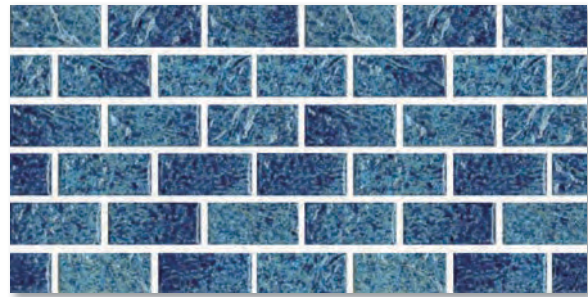

MARIANA 1X2