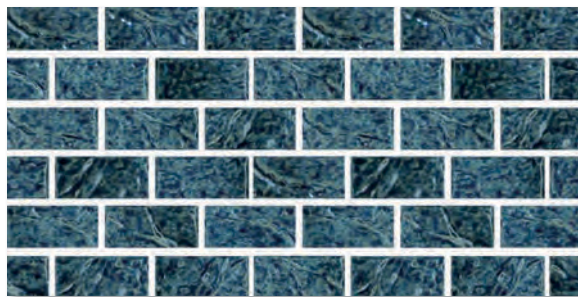

OBç801 OCEAN BREEZE BLEND 1X2

OBç900 OCEAN BREEZE BLEND 1X1

NOTE: THIS TILE IS NOT WARRANTED AS A SLIP RESISTANT SURFACE FOR FOOT TRAFFIC.

V3 MODERATE VARIATION

Grandiose and immense meet peace and serenity in our South Pacific Series. A place to retreat and contemplate is an entertainment area must-have.

SOUTH PACIFIC

MARIANA 1X2 AND PETRA MULTI 6X24 SHOWN INSTALLED. POOL TORO CONSULTING & LANDSCAPE.

CALEDONIA 1X2

MARIANA 1X2

TONGA 1X2

NOTE: THIS TILE IS NOT WARRANTED AS A SLIP RESISTANT SURFACE FOR FOOT TRAFFIC.

[<BACK TO CONTENTS](#)

PORCELAIN MOSAICS

TYPHOON

The colors of paradise on earth, the Pacific Islands, shine through our Typhoon Series. Invoke those relaxing days and warm nights while adding some flair to your designs.