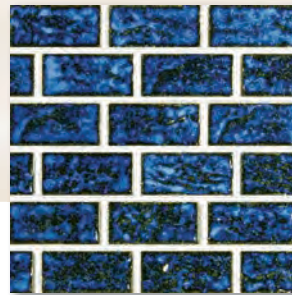

OBç50 WINDSTREAM 1X2