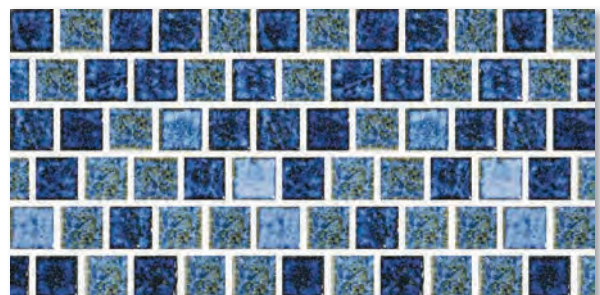

OBç801 OCEAN BREEZE BLEND 1X2

OBç900 OCEAN BREEZE BLEND 1X1

NOTE: THIS TILE IS NOT WARRANTED AS A SLIP RESISTANT SURFACE FOR FOOT TRAFFIC.

V3 MODERATE VARIATION

Grandiose and immense meet peace and serenity in our South Pacific Series. A place to retreat and contemplate is an entertainment area must-have.