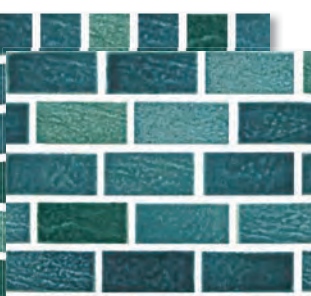

V3

MODERATE VARIATION

VG940 ANCHOR 1X1 SHOWN INSTALLED. POOL ALMAR/JACKSON POOLS.

VG948 REEF 1X1

VG848 REEF 1X2

VG2448 REEF 2X4

VG946 NARROWS 1X1

VG846 NARROWS 1X2