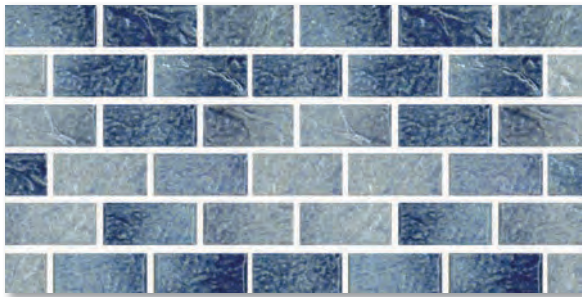

CALEDONIA 1X2