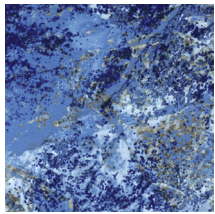

**BORA BORA**  
CORAL

**BORA BORA**  
MARINA

**CARIBBEAN**  
GRAND CAYMAN

SHOWN: MOUNTAINS ROCKIES 6X6, POOL BY EDGEWATER CUSTOM POOL

\*Disclaimer: The variations in color and shade of the images on this flyer may differ from the actual tile in stock and depend on the printer settings. The images shown are representative but may not indicate all variations. Final confirmation should be made from existing tiles and trim before installation.

# PORCELAIN TILE

AQUABELLA

**CASCADE**  
LAGOON

**CASCADE**  
FOOTHILL

**CASCADE**  
PEAK

**CASTILE**  
CORDOBA GRAY

**CASTILE**  
CORDOBA BLUE

**CASTILE**  
MADRID GRAY