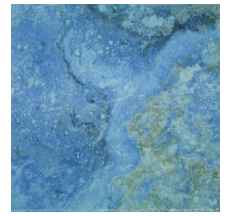

**ITALIAN SLATE**  
FIRENZE

**ITALIAN SLATE**  
NAPLES

**ITALIAN SLATE**  
MILAN

**KEY WEST**  
CATAMARAN

**KEY WEST**  
LIGHTHOUSE

**KEY WEST**  
MARTELLO

\*Disclaimer: The variations in color and shade of the images on this flyer may differ from the actual tile in stock and depend on the printer settings. The images shown are representative but may not indicate all variations. Final confirmation should be made from existing tiles and trim before installation.

**LAKES  
HAVASU**

**LAKES  
SHASTA**

**LAKES  
TAHOE**

**MELANGE  
ATLANTICO**

**MELANGE  
INDIANO**

**MONTICELLO  
VILLANOVA**

**MONTICELLO  
GEORGIANA**

**MONTICELLO  
ADRIANO**

**MONTICELLO  
AVORIO**

**MOUNTAINS  
ALPS**

**MOUNTAINS  
ROCKIES**

**MOUNTAINS  
SIERRA**

**NEVADA  
MOHAVE**

**NEVADA  
RENO**

**NEVADA  
VEGAS**

**NEVADA  
CARSON**