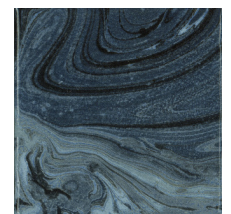

**ITALIAN SLATE**  
FIRENZE

**ITALIAN SLATE**  
NAPLES

**ITALIAN SLATE**  
MILAN

**KEY WEST**  
CATAMARAN

**KEY WEST**  
LIGHTHOUSE

**KEY WEST**  
MARTELLO

\*Disclaimer: The variations in color and shade of the images on this flyer may differ from the actual tile in stock and depend on the printer settings. The images shown are representative but may not indicate all variations. Final confirmation should be made from existing tiles and trim before installation.

**LAKES  
HAVASU**

**LAKES  
SHASTA**

**LAKES  
TAHOE**

**MELANGE  
ATLANTICO**

**MELANGE  
INDIANO**

**MONTICELLO  
VILLANOVA**

**MONTICELLO  
GEORGIANA**

**MONTICELLO  
ADRIANO**