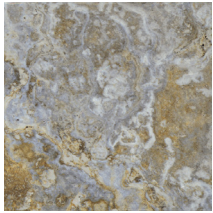

**ITALIAN SLATE**  
FIRENZE

**ITALIAN SLATE**  
NAPLES

**ITALIAN SLATE**  
MILAN

**KEY WEST**  
CATAMARAN

**KEY WEST**  
LIGHTHOUSE

**KEY WEST**  
MARTELLO

\*Disclaimer: The variations in color and shade of the images on this flyer may differ from the actual tile in stock and depend on the printer settings. The images shown are representative but may not indicate all variations. Final confirmation should be made from existing tiles and trim before installation.

**LAKES  
HAVASU**

**LAKES  
SHASTA**

**LAKES  
TAHOE**

**MELANGE  
ATLANTICO**

**MELANGE  
INDIANO**

**MONTICELLO  
VILLANOVA**

**MONTICELLO  
GEORGIANA**

**MONTICELLO  
ADRIANO**

**MONTICELLO  
AVORIO**

**MOUNTAINS  
ALPS**

**MOUNTAINS  
ROCKIES**

**MOUNTAINS  
SIERRA**

**NEVADA  
MOHAVE**

**NEVADA  
RENO**

**NEVADA  
VEGAS**

**NEVADA  
CARSON**