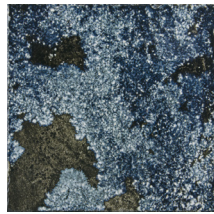

**BORA BORA**  
CORAL

**BORA BORA**  
MARINA

**CARIBBEAN**  
GRAND CAYMAN

SHOWN: MOUNTAINS ROCKIES 6X6, POOL BY EDGEWATER CUSTOM POOL

\*Disclaimer: The variations in color and shade of the images on this flyer may differ from the actual tile in stock and depend on the printer settings. The images shown are representative but may not indicate all variations. Final confirmation should be made from existing tiles and trim before installation.

# PORCELAIN TILE

AQUABELLA

**CASCADE**  
LAGOON

**CASCADE**  
FOOTHILL

**CASCADE**  
PEAK

**CASTILE**  
CORDOBA GRAY

**CASTILE**  
CORDOBA BLUE

**CASTILE**  
MADRID GRAY

**CASTILE**  
MADRID BLUE

**CASTILE**  
TOLEDO GRAY

**CASTILE**  
TOLEDO BLUE

**CASTILE**  
SOLIDAS BLUE

**CASTILE**  
SOLIDAS GRAY

**CASTILE**  
SOLIDAS BIANCO

**CHATEAU**  
BORDEAUX SKY

**CHATEAU**  
BORDEAUX WIND