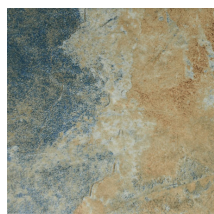

**ITALIAN SLATE**  
FIRENZE

**ITALIAN SLATE**  
NAPLES

**ITALIAN SLATE**  
MILAN

**KEY WEST**  
CATAMARAN

**KEY WEST**  
LIGHTHOUSE

**KEY WEST**  
MARTELLO

\*Disclaimer: The variations in color and shade of the images on this flyer may differ from the actual tile in stock and depend on the printer settings. The images shown are representative but may not indicate all variations. Final confirmation should be made from existing tiles and trim before installation.