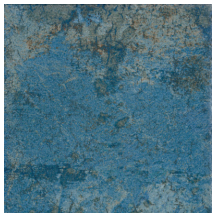

**ITALIAN SLATE**  
FIRENZE

**ITALIAN SLATE**  
NAPLES

**ITALIAN SLATE**  
MILAN

**KEY WEST**  
CATAMARAN

**KEY WEST**  
LIGHTHOUSE

**KEY WEST**  
MARTELLO

\*Disclaimer: The variations in color and shade of the images on this flyer may differ from the actual tile in stock and depend on the printer settings. The images shown are representative but may not indicate all variations. Final confirmation should be made from existing tiles and trim before installation.

**LAKES  
HAVASU**

**LAKES  
SHASTA**

**LAKES  
TAHOE**

**MELANGE  
ATLANTICO**

**MELANGE  
INDIANO**

**MONTICELLO  
VILLANOVA**

**MONTICELLO  
GEORGIANA**

**MONTICELLO  
ADRIANO**