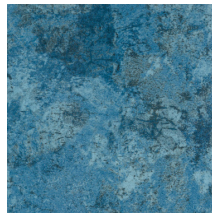

**ITALIAN SLATE**  
FIRENZE

**ITALIAN SLATE**  
NAPLES

**ITALIAN SLATE**  
MILAN

**KEY WEST**  
CATAMARAN

**KEY WEST**  
LIGHTHOUSE

**KEY WEST**  
MARTELLO

\*Disclaimer: The variations in color and shade of the images on this flyer may differ from the actual tile in stock and depend on the printer settings. The images shown are representative but may not indicate all variations. Final confirmation should be made from existing tiles and trim before installation.

**LAKES  
HAVASU**

**LAKES  
SHASTA**

**LAKES  
TAHOE**

**MELANGE  
ATLANTICO**

**MELANGE  
INDIANO**

**MONTICELLO  
VILLANOVA**

**MONTICELLO  
GEORGIANA**

**MONTICELLO  
ADRIANO**