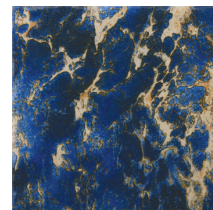

**ATLANTIC**  
DEEP WATER

**ATLANTIC**  
INLET

**ATLANTIC**  
GREEN

**BEACHFRONT**  
PALISADES

**BEACHFRONT**  
BALBOA

**BEACHFRONT**  
CRYSTAL COVE

**BEACHFRONT**  
SANTA MONICA

**BORA BORA**  
WAVE

**BORA BORA**  
CORAL

**BORA BORA**  
MARINA

**CARIBBEAN**  
GRAND CAYMAN

SHOWN: MOUNTAINS ROCKIES 6X6, POOL BY EDGEWATER CUSTOM POOL

\*Disclaimer: The variations in color and shade of the images on this flyer may differ from the actual tile in stock and depend on the printer settings. The images shown are representative but may not indicate all variations. Final confirmation should be made from existing tiles and trim before installation.

# PORCELAIN TILE

AQUABELLA

**CASCADE**  
LAGOON

**CASCADE**  
FOOTHILL

**CASCADE**  
PEAK

**CASTILE**  
CORDOBA GRAY

**CASTILE**  
CORDOBA BLUE

**CASTILE**  
MADRID GRAY