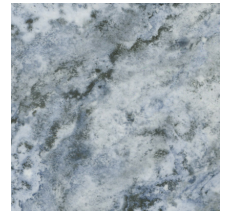

**ITALIAN SLATE**  
FIRENZE

**ITALIAN SLATE**  
NAPLES

**ITALIAN SLATE**  
MILAN

**KEY WEST**  
CATAMARAN

**KEY WEST**  
LIGHTHOUSE

**KEY WEST**  
MARTELLO

\*Disclaimer: The variations in color and shade of the images on this flyer may differ from the actual tile in stock and depend on the printer settings. The images shown are representative but may not indicate all variations. Final confirmation should be made from existing tiles and trim before installation.

**LAKES  
HAVASU**

**LAKES  
SHASTA**

**LAKES  
TAHOE**

**MELANGE  
ATLANTICO**

**MELANGE  
INDIANO**

**MONTICELLO  
VILLANOVA**

**MONTICELLO  
GEORGIANA**

**MONTICELLO  
ADRIANO**

**MONTICELLO  
AVORIO**

**MOUNTAINS  
ALPS**

**MOUNTAINS  
ROCKIES**

**MOUNTAINS  
SIERRA**

**NEVADA  
MOHAVE**

**NEVADA  
RENO**

**NEVADA  
VEGAS**

**NEVADA  
CARSON**