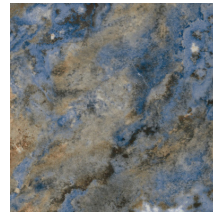

**ITALIAN SLATE**  
FIRENZE

**ITALIAN SLATE**  
NAPLES

**ITALIAN SLATE**  
MILAN

**KEY WEST**  
CATAMARAN

**KEY WEST**  
LIGHTHOUSE

**KEY WEST**  
MARTELLO

\*Disclaimer: The variations in color and shade of the images on this flyer may differ from the actual tile in stock and depend on the printer settings. The images shown are representative but may not indicate all variations. Final confirmation should be made from existing tiles and trim before installation.

**LAKES  
HAVASU**

**LAKES  
SHASTA**

**LAKES  
TAHOE**

**MELANGE  
ATLANTICO**

**MELANGE  
INDIANO**

**MONTICELLO  
VILLANOVA**

**MONTICELLO  
GEORGIANA**

**MONTICELLO  
ADRIANO**

**MONTICELLO  
AVORIO**

**MOUNTAINS  
ALPS**

**MOUNTAINS  
ROCKIES**

**MOUNTAINS  
SIERRA**

**NEVADA  
MOHAVE**

**NEVADA  
RENO**

**NEVADA  
VEGAS**

**NEVADA  
CARSON**