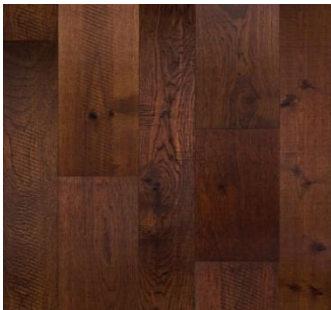

Carved Cottage – Engineered Sawn Cut

Width	5" & 7-1/2"	Thickness	1/2"	Residential Warranty	25
SF/Box	28.66	Weight/Box	48 lbs	Boxes/Pallet	48
SF/Pallet	1,375.68	Edge	Beveled	Aluminum Oxide	Yes
Finish Type	Aluminum Oxide	UV Cured	Yes	Locking System	T&G

LODGE

CHIMNEY

DEER POINT

PRAIRIE VIEW

CHESTNUT

HILLSIDE