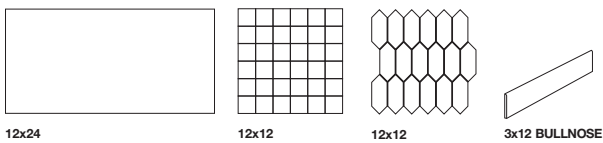

FORMATS

12x24

12x12

12x12

3x12 BULLNOSE

BOLICK DISTRIBUTORS
2055 N. Airway Dr.
Baton Rouge, LA 70815
225-927-8016
www.bolickdistributors.com