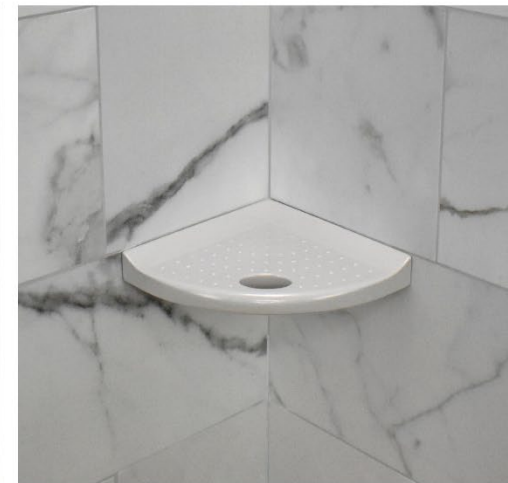

BATH ACCESSORIES

NEW COLOR | COOL GRAY POLISHED

METRO | CAST STONE COOL GRAY POLISHED

10" CORNER SHELF
LUGGED SBA117-62
FLATBACK SBA153-62

8" CORNER SHELF
LUGGED SBA115-62
FLATBACK SBA155-62

5" CORNER SHELF
LUGGED SBA113-62
FLATBACK SBA157-62

5" FOOT REST
LUGGED SBA121-62
FLATBACK SBA159-62

GEO | CAST STONE COOL GRAY POLISHED

10" CORNER SHELF
LUGGED SBA195-62
FLATBACK SBA185-62

8" CORNER SHELF
LUGGED SBA193-62
FLATBACK SBA183-62

5" CORNER SHELF
LUGGED SBA194-62
FLATBACK SBA184-62

5" FOOT REST
LUGGED SBA196-62
FLATBACK SBA186-62

BATH ACCESSORIES

METRO LUGGED & METRO FLATBACK (RETROFIT)

BATH ACCESSORIES | CAST STONE POLISHED BRIGHT WHITE

10" CORNER SHELF
LUGGED SBA117-23
FLATBACK SBA153-23