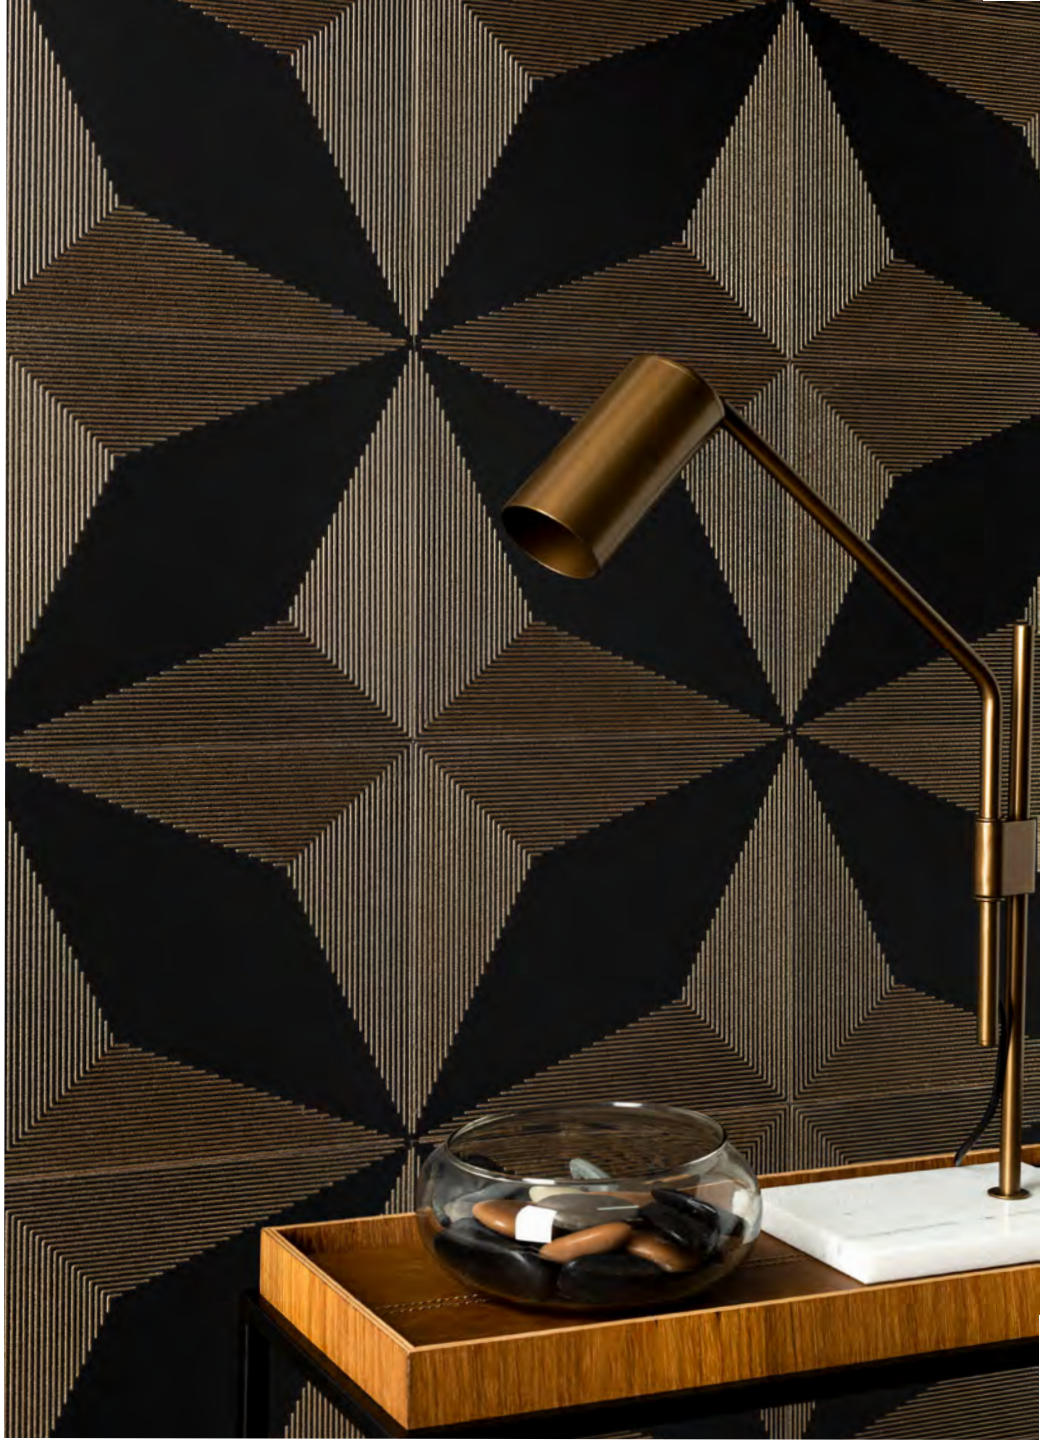

CANOVA 12X12

WALL CERAMIC TILE

CANOVA PRETO

29x29 cm | 12"x12" [rectified]
AC (SATIN)

CANOVA BRANCO

29x29 cm | 12"x12" [rectified]
AC (SATIN)

SPECIALTY PRODUCT DISCLAIMER:

This is a finely decorative Specialty Product with metallic or distinctive glazing finishes. THESE TILES ARE SUBJECT TO SURFACE DAMAGE WHEN EXPOSED TO PHYSICAL OR CHEMICAL FORCES.

PATTERN IDEAS