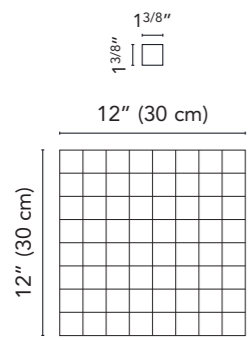

13VR01
Verona VR01 Cream Bullnose
3"x12" . 8x30 cm

13VR05
Verona VR05 Gray Bullnose
3"x12" . 8x30 cm

Mosaics and Muretto sizes

Mosaics and Muretto sizes

Mosaic

Available on series:

- Horizons
- New England
- Quartzite
- Navona
- Chamonix
- Nature
- Essential