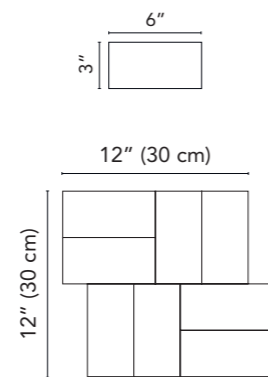

Intreccio

Available on series:

- Gotham