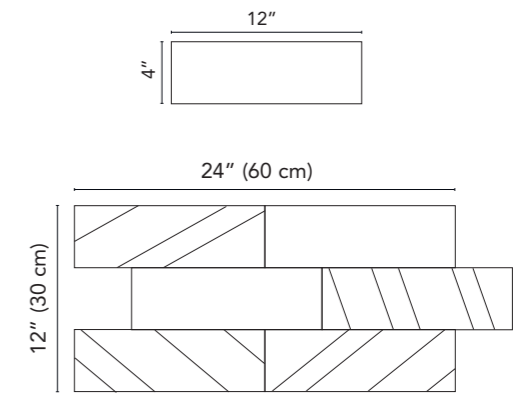

Muretto

Available on series:

- West 57th

Mosaics and Muretto sizes