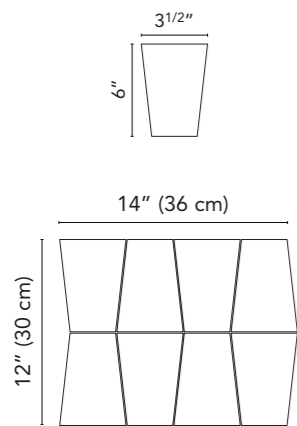

Capri Mosaic

Available on series:

- Neopolis