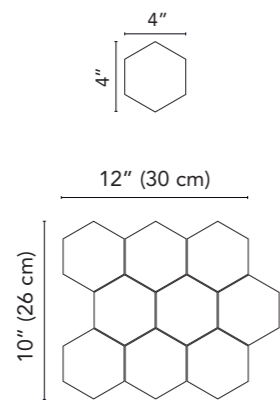

Hexagon

Available on series:

- Horizons
- Chamonix
- Nature