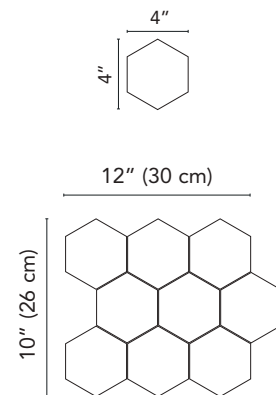

Hexagon

Available on series:

**Chamonix
Nature**