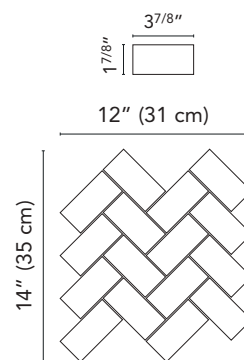

Herringbone Mosaic

Available on series:

New England