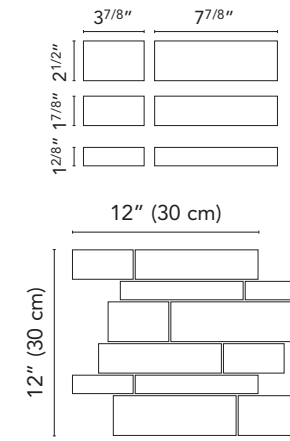

Muretto Wall

Available on series:

**Quartzite
Navona**