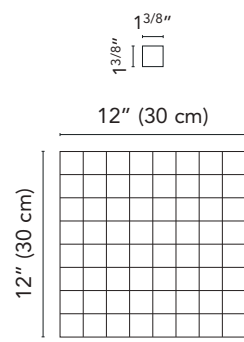

Mosaics and Muretto sizes

Mosaic

Available on series:

**New England
Quartzite
Navona
Chamonix
Nature
Essential**