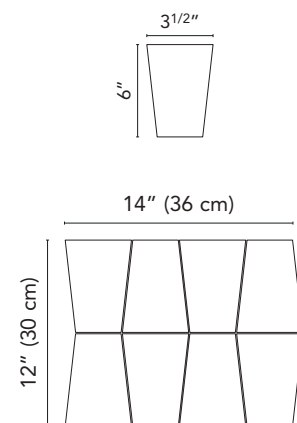

Capri Mosaic

Available on series:

Neopolis