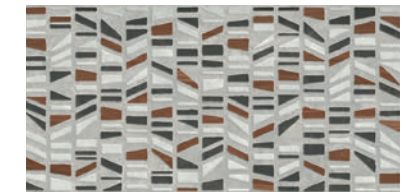

GCET08R
Essential HET08 Graphite Rect.
24"x48" . 60x120 cm

G8ET08R
Essential HET08 Graphite Rect.
12"x24" . 30x60 cm

G9ET08R
Essential HET08 Graphite Rect.
24"x24" . 60x60 cm

30ET08
Essential HET08 Graphite
4"x12" . 10x30 cm