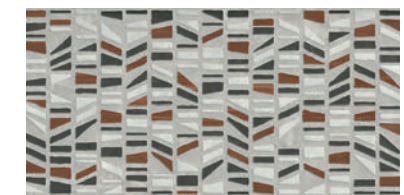

G8ETDESIGNR
Essential Design Rect.
12"x24" . 30x60 cm

The Design decoration can be used in both wall and floor tiles, and also in combination with the Woodland series.