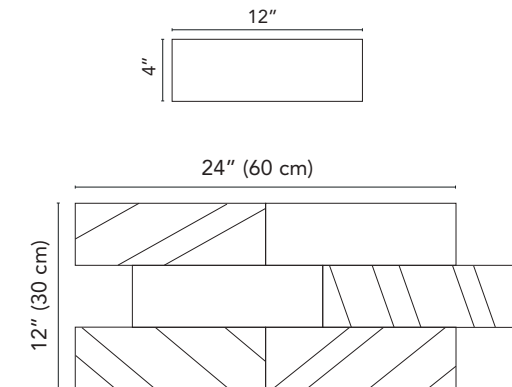

Chamonix

Muretto

Available on series:

West 57th

Gotham

12"x24"

Stone Effect

Wall: Nature NA20 Carrara Rect. 24"x48" | Floor: Gotham GO05 Gray 12"x24"