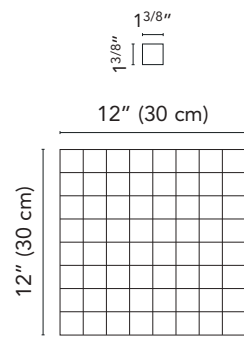

13GO08
Gotham GO08 Nero Bullnose
3"x12" . 8x30 cm

*See page 3 for more details

Stone Effect

Stone Effect

Mosaics and Muretto sizes

Mosaic

Available on series:

New England
Quartzite
Navona
Chamonix
Nature
Essential