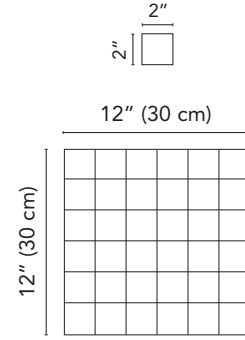

Mosaic

Available on series:

Verona
Woodscape
Neopolis
Gotham
Clast