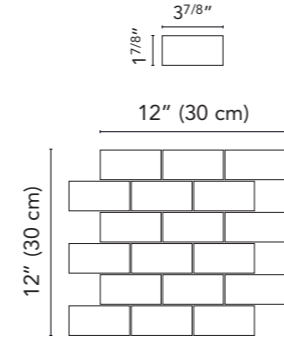

Brick

Available on series:

- New England