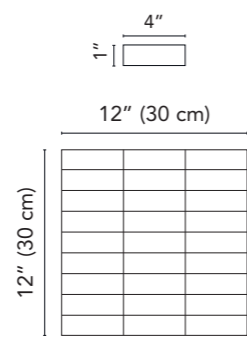

Mosaic

Available on series:

- West 57th