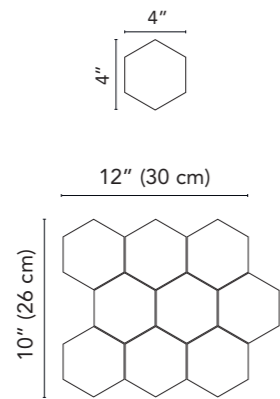

Hexagon

Available on series:

- Horizons
- Chamonix
- Nature