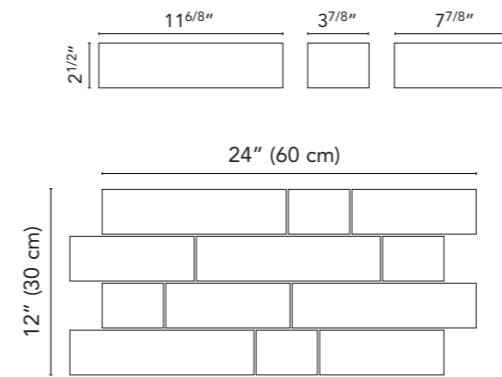

Muretto Brick

Available on series:

- Chamonix