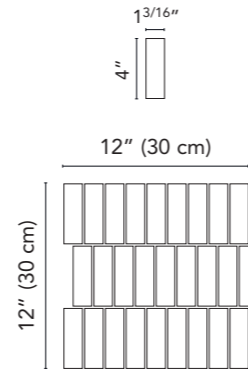

Card Mosaic

Available on series:

- Essential