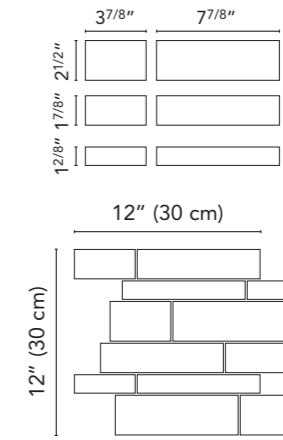

Muretto Wall

Available on series:

- Quartzite
- Navona