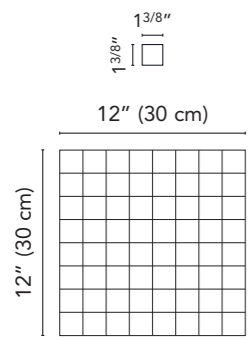

32NA15HEX1
Nature NA15 Belvedere Hexagon
(sheet 10"x12" . 26x30 cm)

13NA15
Nature NA15 Belvedere Bullnose
4"x24" . 10x60 cm

Marble Effect

Mosaics and Muretto sizes

Mosaic

Available on series:

- Horizons
- New England
- Quartzite
- Navona
- Chamonix
- Nature
- Essential