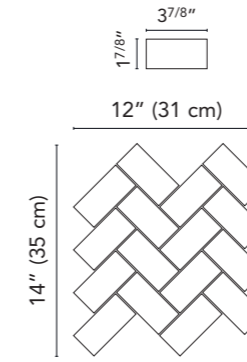

Herringbone Mosaic

Available on series:

- New England