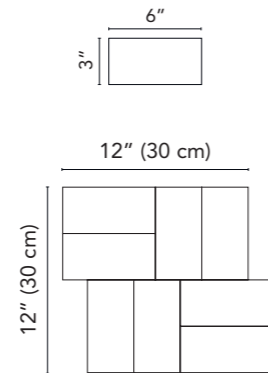

Intreccio

Available on series:

- Gotham