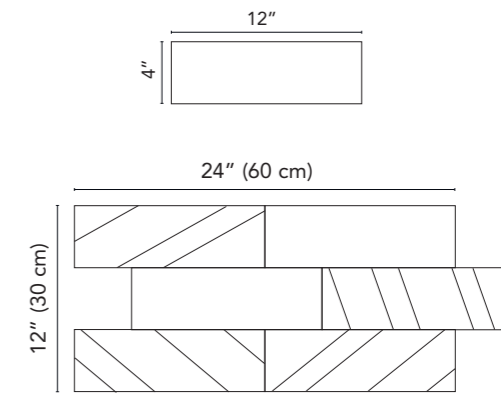

Muretto

Available on series:

- West 57th