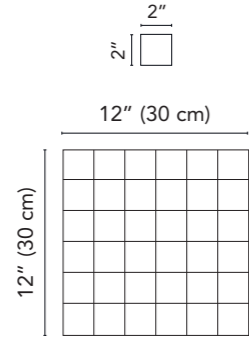

Mosaic

Available on series:

- Endless
- Verona
- Woodscape
- Neopolis
- Gotham
- Clast