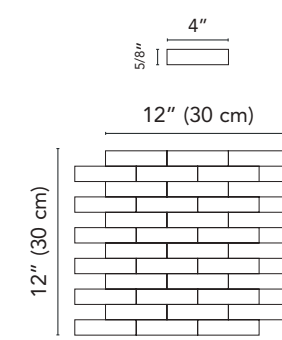

Brick

Available on series:

Clast