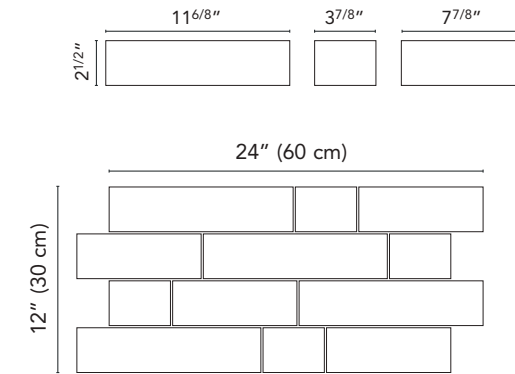

Muretto Brick

Available on series:

Chamonix