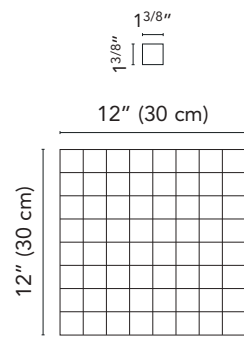

Mosaics and Muretto sizes

Mosaic

Available on series:

New England
Quartzite
Navona
Chamonix
Nature
Essential