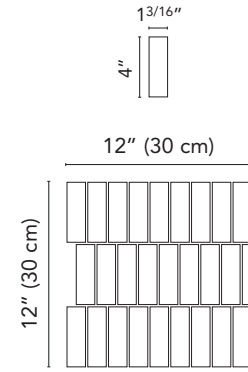

Card Mosaic

Available on series:

Essential