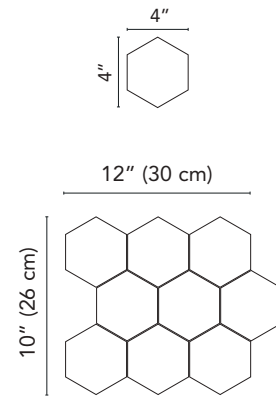

Hexagon

Available on series:

Chamonix
Nature