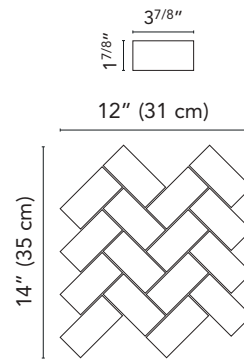

Herringbone Mosaic

Available on series:

New England