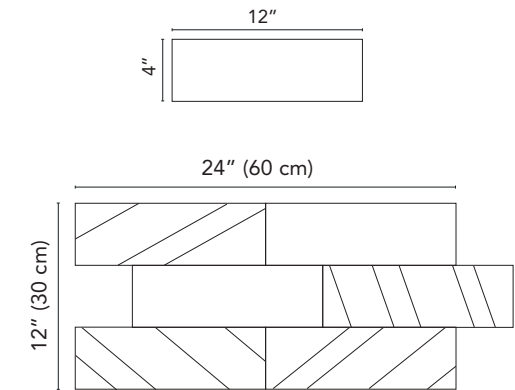

Muretto

Available on series:

West 57th