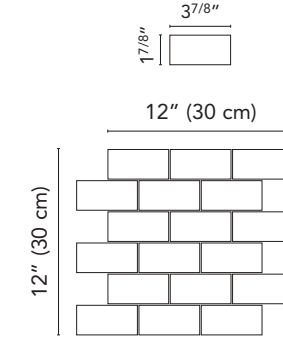

Brick

Available on series:

New England