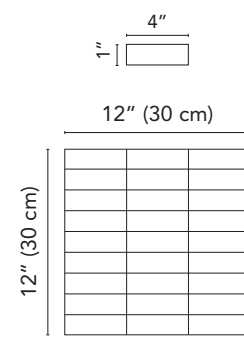

Mosaic

Available on series:

West 57th