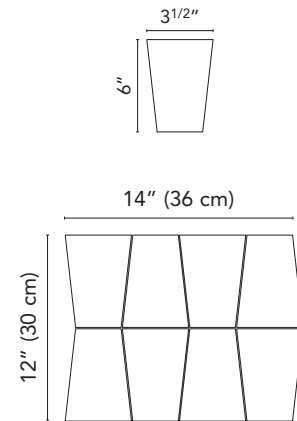

Capri Mosaic

Available on series:

Neopolis