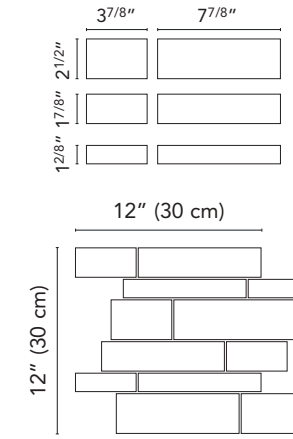

Muretto Wall

Available on series:

Quartzite
Navona