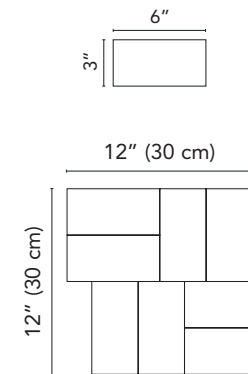

Intreccio

Available on series:

Gotham