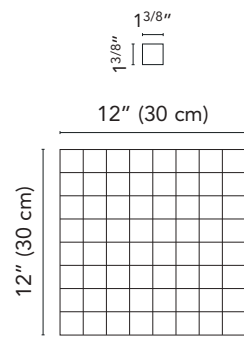

G3QT08MU
Quartzite
HQT08 Dark Gray Muretto Wall*
(sheet 12"x12" . 30x30 cm)

*See page 3 for more details

Stone Effect

Stone Effect

Mosaics and Muretto sizes

Mosaic

Available on series:

**New England
Quartzite
Navona
Chamonix
Nature
Essential**