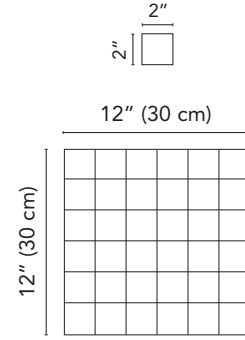

Mosaic

Available on series:

**Verona
Woodscape
Neopolis
Gotham
Clast**