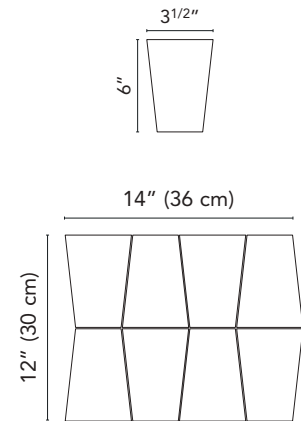

Capri Mosaic

Available on series:

Neopolis