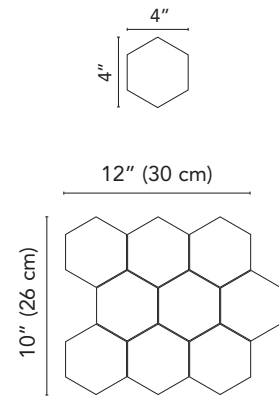

Hexagon

Available on series:

**Chamonix
Nature**