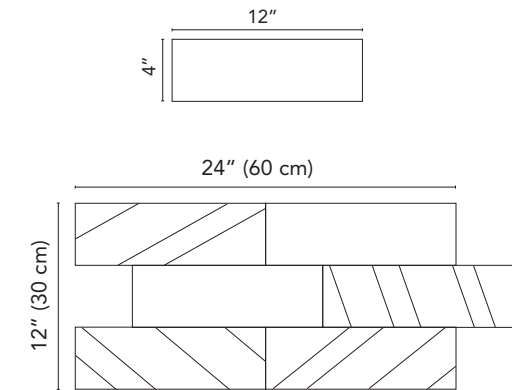

Chamonix

Muretto

Available on series:

West 57th

Quartzite

24"x48" 12"x48" 12"x24" 4"x12"

Stone Effect

Stone Effect