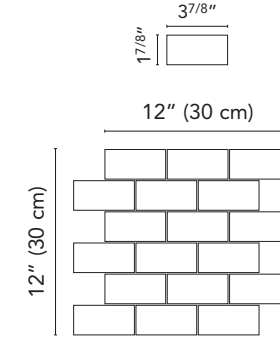

Brick

Available on series:

New England