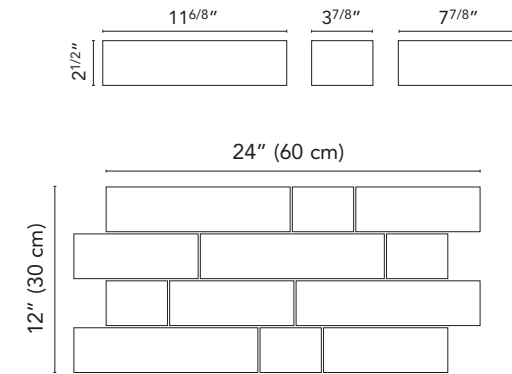

Muretto Brick

Available on series:

Chamonix