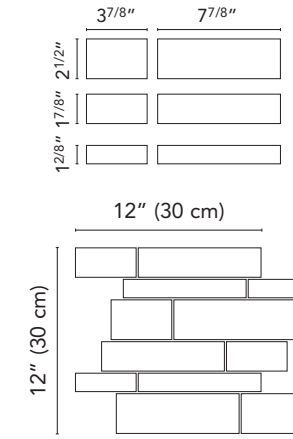

Muretto Wall

Available on series:

**Quartzite
Navona**