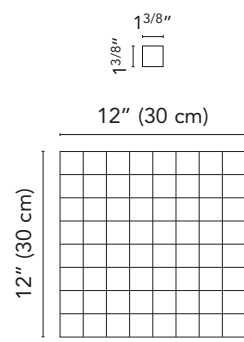

Verona

12"x24"

12"x24" . 30x60 cm

Glazed Porcelain Stoneware

ANSI A 137.1 compliant

WALL / FLOOR

LOW

0.34 in
8.5 mm

Graphics number

Sizes	Verona VR10 Bianco	Verona VR01 Cream	Verona VR05 Gray
12"x24"	32	32	32

Packaging

Sizes	Pieces					
		Sq.Ft.	Lbs.	Boxes	Sq.Ft.	Lbs.
12"x24"	8	15.50	61.40	32	497.28	1965.00
12"x12" mosaic	10	9.70	-	-	-	-
3"x12" bullnose	20	-	-	-	-	-

32VR10MO
Verona VR10 Bianco Mosaic*
(sheet 12"x12" . 30x30 cm)

32VR01MO
Verona VR01 Cream Mosaic*
(sheet 12"x12" . 30x30 cm)

32VR05MO
Verona VR05 Gray Mosaic*
(sheet 12"x12" . 30x30 cm)

13VR10
Verona VR10 Bianco Bullnose
3"x12" . 8x30 cm

13VR01
Verona VR01 Cream Bullnose
3"x12" . 8x30 cm

13VR05
Verona VR05 Gray Bullnose
3"x12" . 8x30 cm

*See page 3 for more details

Mosaics and Muretto sizes

Mosaic

Available on series:

New England
Quartzite
Navona
Chamonix
Nature
Essential