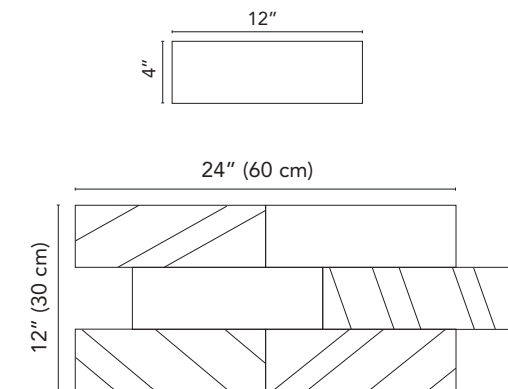

Chamonix

Muretto

Available on series:

West 57th

Verona

12"x24"

Stone Effect

Wall: Verona VR05 Gray 12"x24" - Verona VR05 Gray Mosaic 12"x12" (sheet) | Floor: Verona VR05 Gray 12"x24" - Verona VR05 Gray Mosaic 12"x12" (sheet)