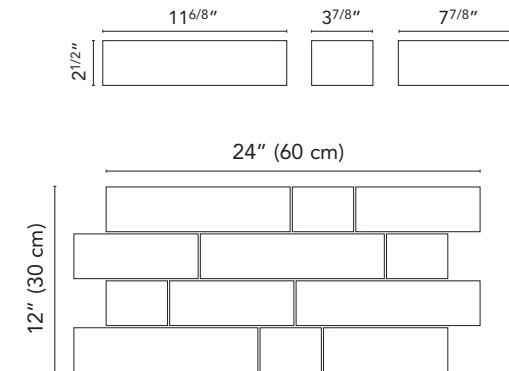

Muretto Brick

Available on series:

Chamonix