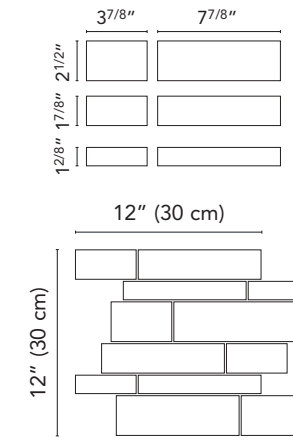

Muretto Wall

Available on series:

Quartzite
Navona