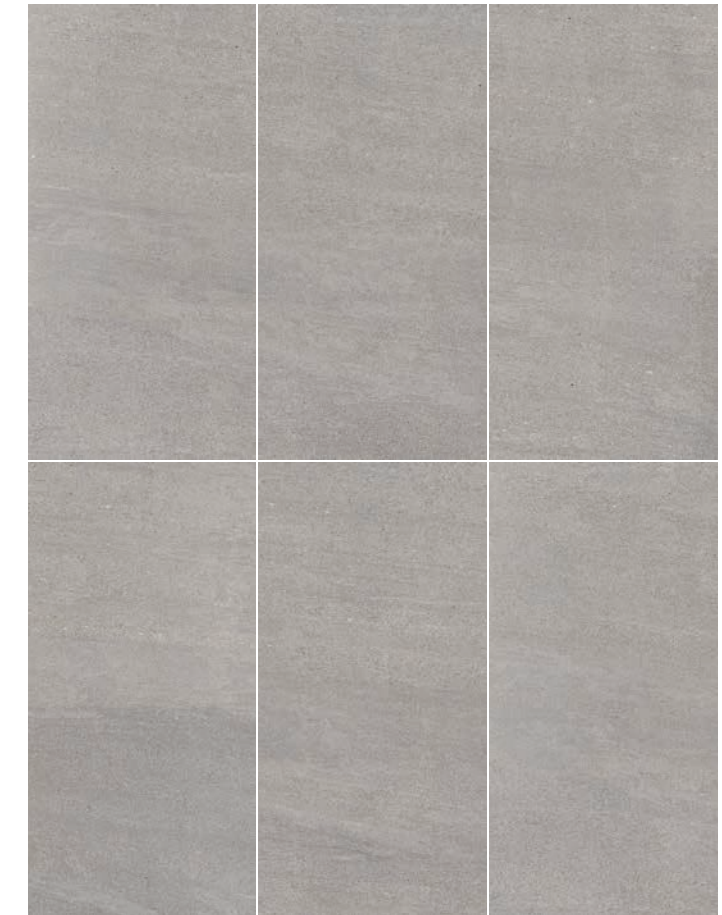

Stone Effect

*See page 4 for more details