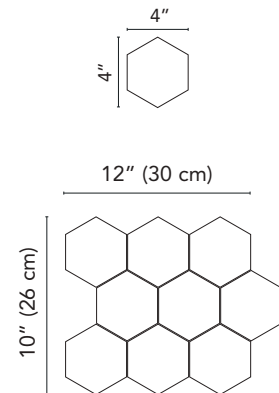

Hexagon

Available on series:

Chamonix
Nature