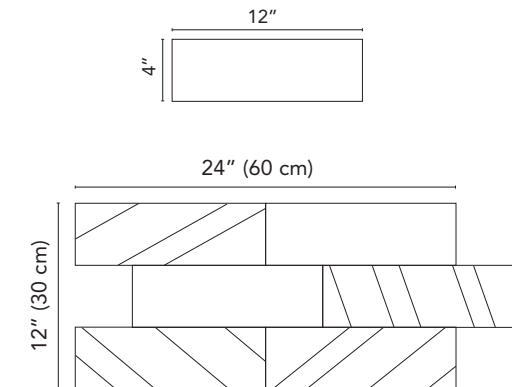

Muretto

Available on series:

West 57th