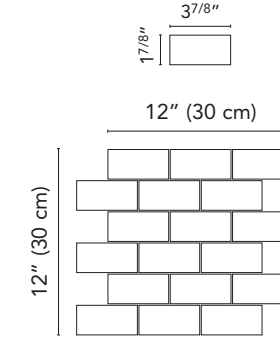

Brick

Available on series:

New England