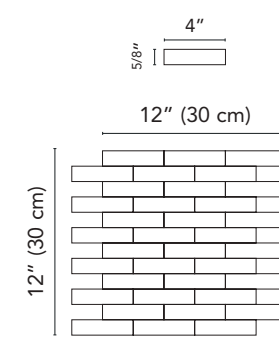

Brick

Available on series:

Clast