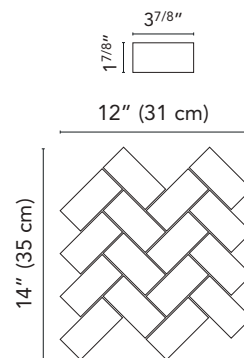

Herringbone Mosaic

Available on series:

New England