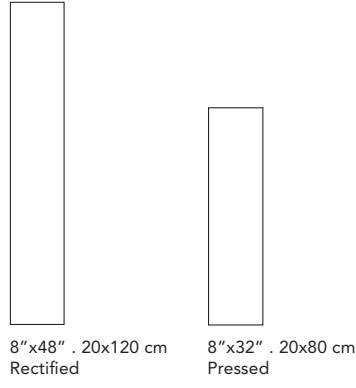

Floor: Woodchic WC03 Natural Rect. 8"x48"

Woodchic

8"x48" 8"x32"

Glazed Porcelain Stoneware

ANSI A 137.1 compliant

8"x48" Rectified - 8"x32" Pressed

Woodchic WC10 White

Woodchic WC05 Gray

Woodchic WC03 Natural

Woodchic WC09 Chestnut

Graphics number

Sizes	Woodchic WC10 White	Woodchic WC05 Gray	Woodchic WC03 Natural	Woodchic WC09 Chestnut
8"x48"	42	42	42	42
8"x32"	42	42	42	42

Packaging

Sizes	Pieces	Sq.Ft.	Lbs.	Boxes	Sq.Ft.	Lbs.
8"x48"	5	12.92	49.12	48	620.16	2400.00
8"x32"	7	12.10	47.84	54	653.40	2583.30

Woodchic

8"x48" 8"x32"

Woodchic WC10 White Rect. 8"x48"

Woodchic WC05 Gray Rect. 8"x48"

Woodchic WC03 Natural Rect. 8"x48"

Woodchic WC09 Chestnut Rect. 8"x48"

21WC10R
Woodchic WC10 White Rect.
8"x48" . 20x120 cm

21WC05R
Woodchic WC05 Gray Rect.
8"x48" . 20x120 cm

21WC03R
Woodchic WC03 Natural Rect.
8"x48" . 20x120 cm

21WC09R
Woodchic WC09 Chestnut Rect.
8"x48" . 20x120 cm

27WC10
Woodchic WC10 White
8"x32" . 20x80 cm