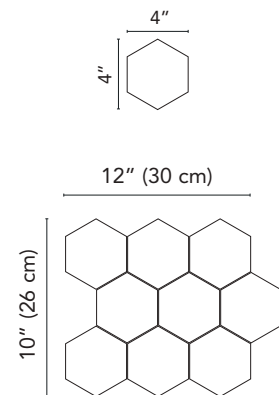

Hexagon

Available on series:

Chamonix
Nature