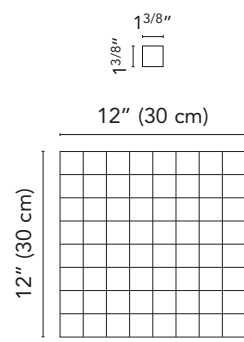

Mosaics and Muretto sizes

Mosaic

Available on series:

New England
Quartzite
Navona
Chamonix
Nature
Essential