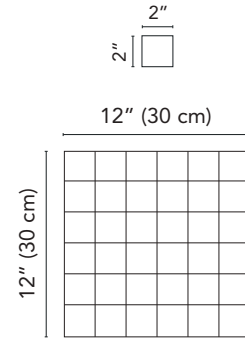

Mosaic

Available on series:

Verona
Woodscape
Neopolis
Gotham
Clast