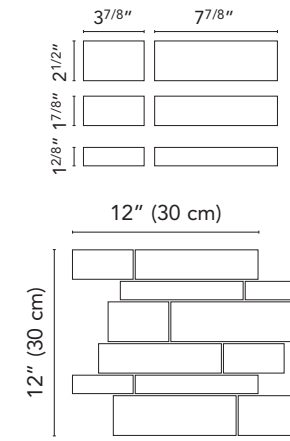

Muretto Wall

Available on series:

Quartzite
Navona