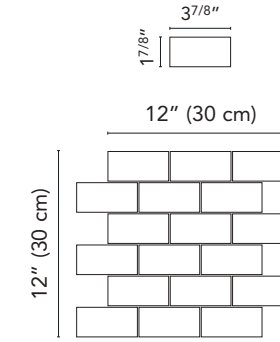

Brick

Available on series:

New England