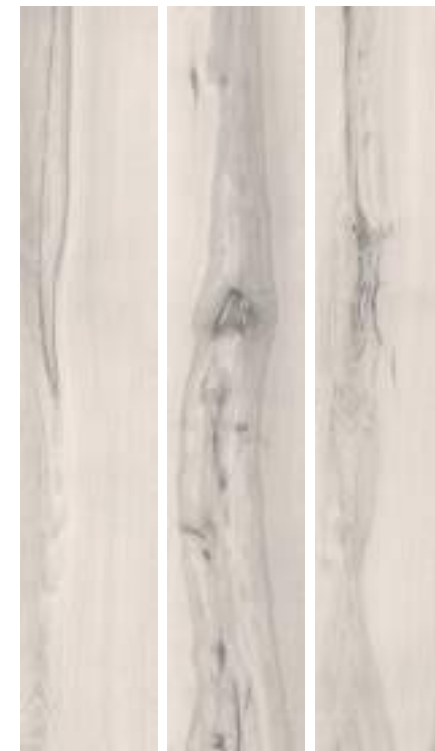

Floor: Woodscape WS05 Gray Rect. 8"x48"

Woodscape

8"x48"

21WS10R
Woodscape WS10 Bianco Rect.
8"x48" . 20x120 cm

21WS03R
Woodscape WS03 Natural Rect.
8"x48" . 20x120 cm

21WS05R
Woodscape WS05 Gray Rect.
8"x48" . 20x120 cm