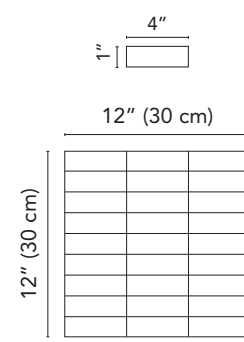

Mosaic

Available on series:

West 57th