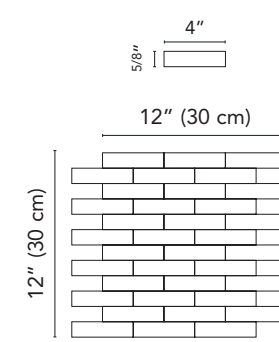

Brick

Available on series:

Clast