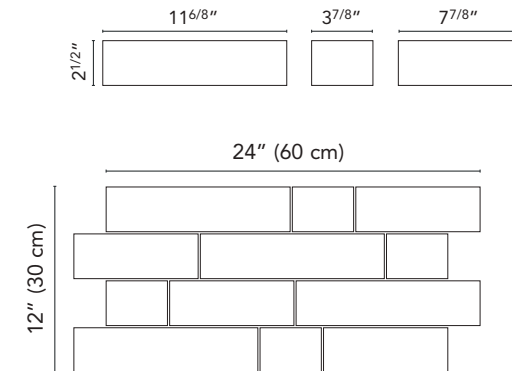

Muretto Brick

Available on series:

Chamonix