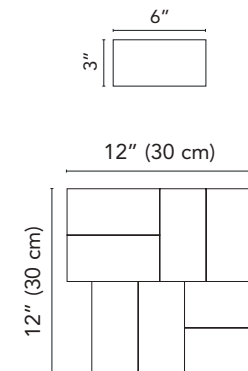

Intreccio

Available on series:

Gotham