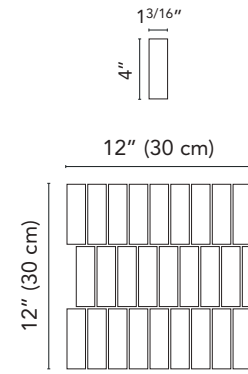

Card Mosaic

Available on series:

Essential