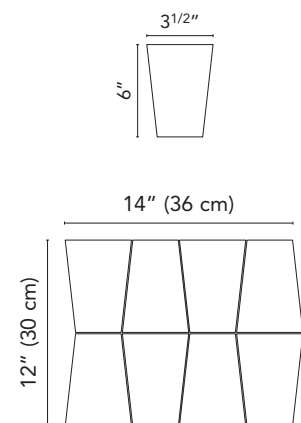

Capri Mosaic

Available on series:

Neopolis