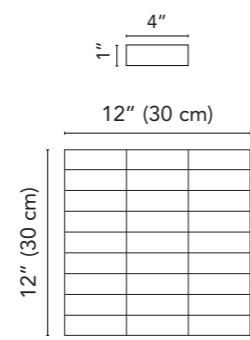

Mosaic

Available on series:

- West 57th