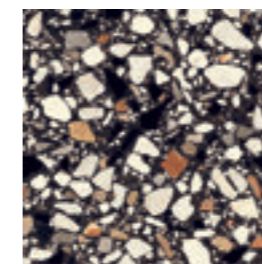

20FR08MA
Fragrance FR08 Nero Macro
8"x8" . 20x20 cm