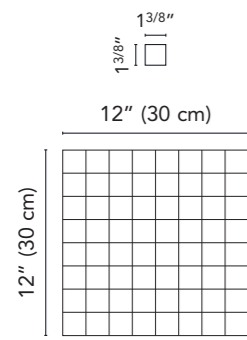

Match shades before installation

Mosaics and Muretto sizes

Mosaic

Available on series:

- Horizons
- New England
- Quartzite
- Navona
- Chamonix
- Nature
- Essential

Mosaic

Available on series:

- Endless
- Verona
- Woodscape
- Neopolis
- Gotham
- Clast