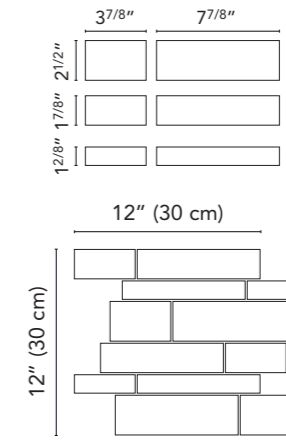

Muretto Wall

Available on series:

- Quartzite
- Navona