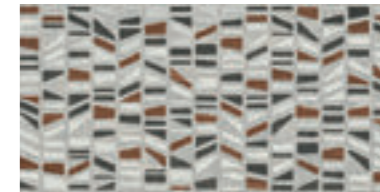

G8ETDESIGNR
Essential Design Rect.
12"x24" . 30x60 cm

The Design decoration can be used in both wall and floor tiles, and also in combination with the Woodland series.