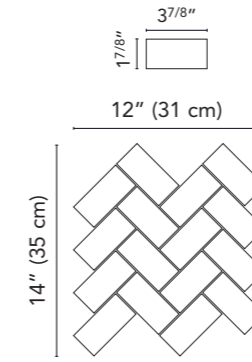

Herringbone Mosaic

Available on series:

- New England