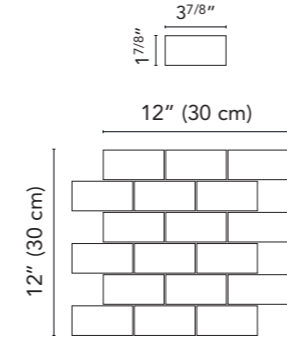

Brick

Available on series:

- New England