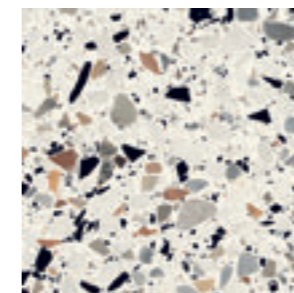

Fragrance

8"x8" 3"x16"

8"x8" . 20x20 cm

3"x16" . 7,5x40 cm

Glazed Porcelain Stoneware

ANSI A 137.1 compliant

8"x8": WALL / FLOOR

3"x16": WALL

MODERATE

0.34 in
8.5 mm

ASTM C 1026
RESISTANT

ASTM C 373
~0.1%

ASTM C 650: CLASS A
ASTM C 1378: CLASS A

ANSI A326.3: 2021.
(DCOF): ≥0,42

MEDIUM USE (8"x8")

Made in San Marino

Pressed Collection

Fragrance
FR10 Bianco