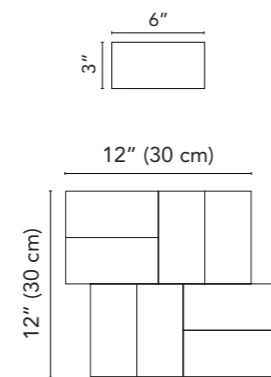

Intreccio

Available on series:

- Gotham