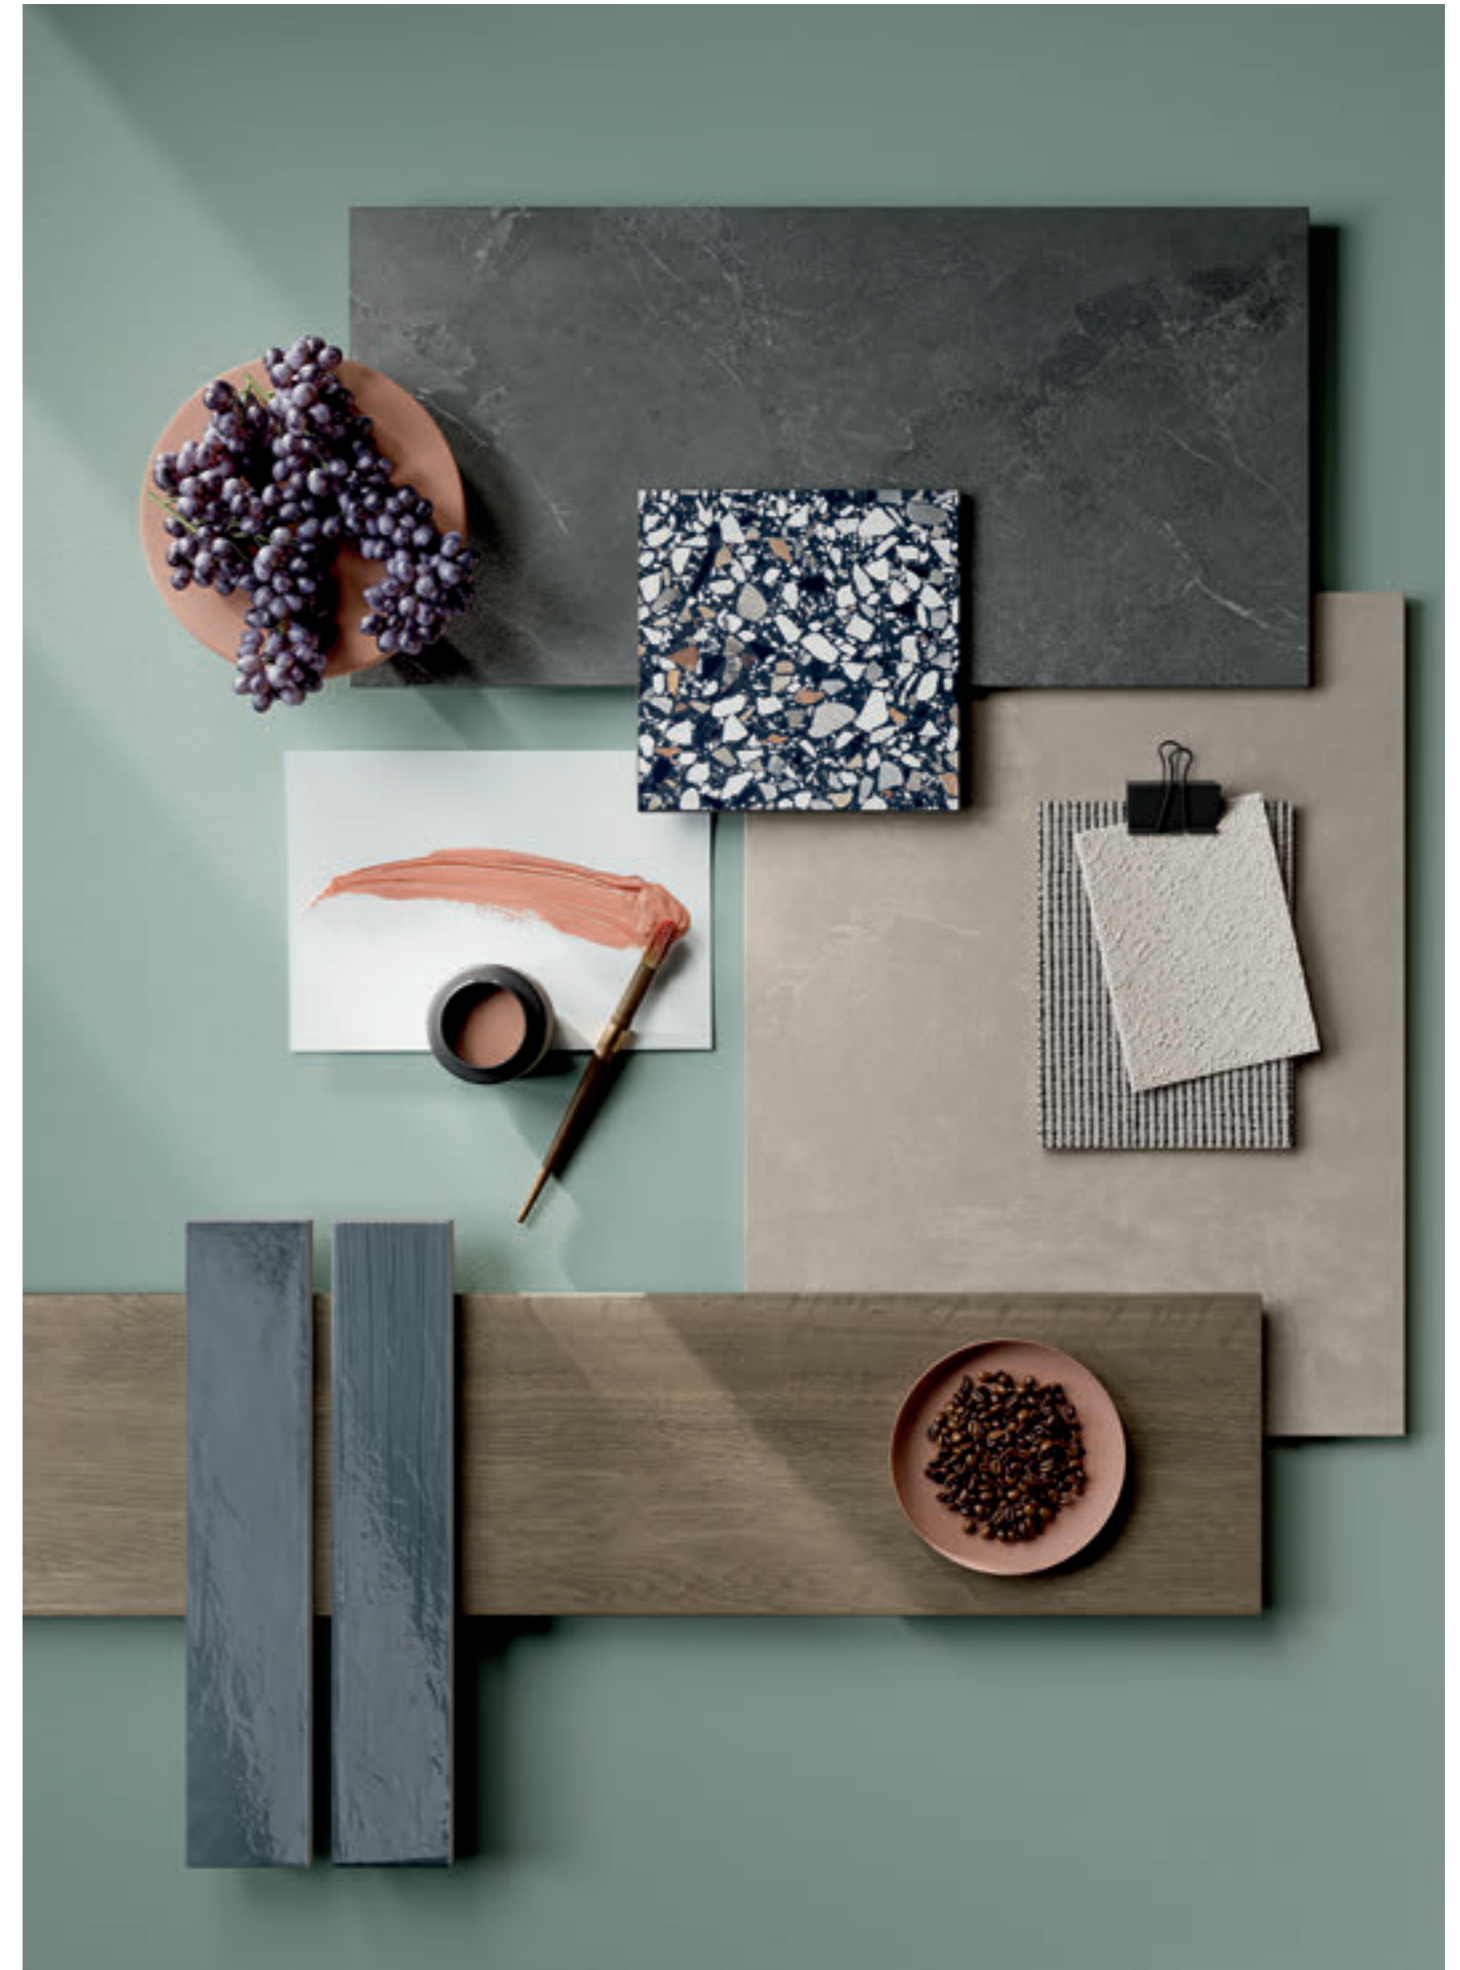

About Del Conca USA

The planning and design of each collection is conceived and carried out in Italy, in the Group's own research facility. An across-the-board creative process, the fruit of intensive teamwork involving designers, laboratory and quality technicians in order to ensure uniquely distinctive products; all made in the USA at the high-tech facility in Loudon, TN, the latest proud achievement of the Del Conca Group. The resulting products, incorporating dynamic taste and the latest trends, are generously endowed with cultural values, beauty and authenticity in order to enhance any architectural, residential or commercial space, both indoor and outdoor.