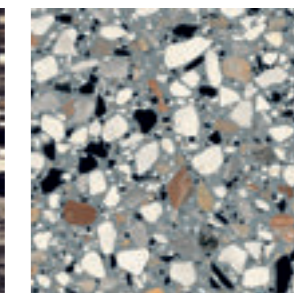

Fragrance
FR02 Azzurro

Graphics number

Sizes	Fragrance FR10 Bianco	Fragrance FR02 Azzurro	Fragrance FR08 Nero	Fragrance FR04 Verde Acqua	Fragrance FR05 Grigio	Fragrance FR12 Blu Notte
8"x8"	25	25	25			
3"x16"	12	13	12	12	12	12

Packaging

Sizes						
	Pieces	Sq.Ft.	Lbs.	Boxes	Sq.Ft.	Lbs.
8"x8"	29	12.49	48.78	45	561.87	2240.00
3"x16"	44	14.21	54.19	36	511.50	1995.20

Wall: Fragrance FR 4 / Verde Acqua Brick 3"x16"
Fragrance FR 10 / Bianco Macro 8"x8"
Floor: Fragrance FR 10 / Bianco Macro 8"x8"