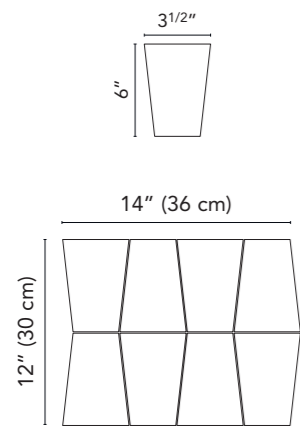

Capri Mosaic

Available on series:

- Neopolis