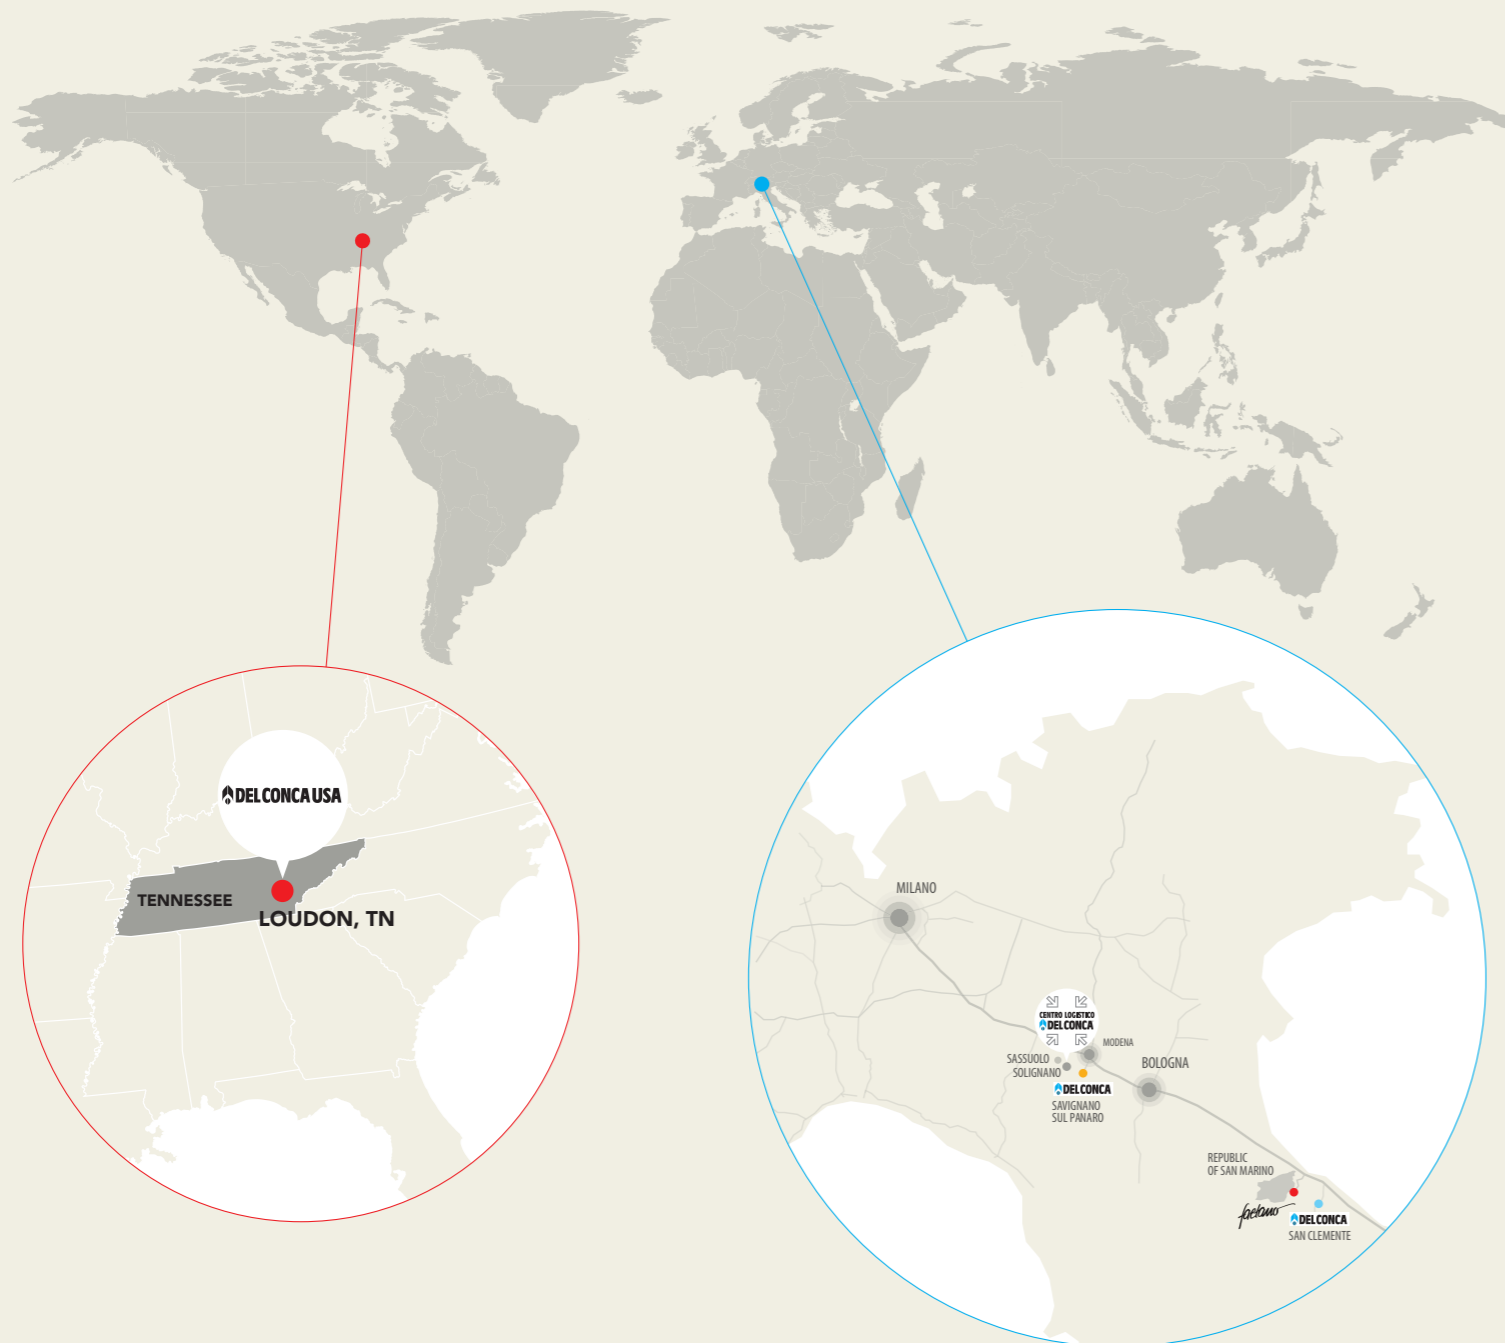

Where we are

Del Conca USA is the USA subsidiary of the Del Conca Group. With four factories located in Italy, San Marino and the USA, the Group has a product portfolio containing floor and wall, indoor and outdoor, pavers and porcelain slabs.

Del Conca USA's products are designed in Italy with an eye for North American taste and made in the USA for maximum convenience. The best collections by Del Conca and Faetano are stocked in Loudon, TN, offering additional products from the Del Conca Group.

Del Conca USA, Inc.
155 Del Conca Way - Loudon, TN 37774 - USA - Tel 865.657.3550 - Fax 865.657.3554
www.delconcausa.com - sales@delconcausa.com