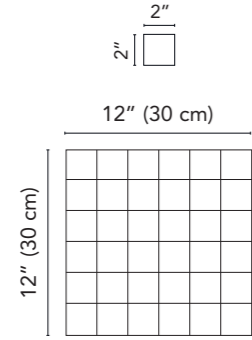

Match shades before installation

Mosaics and Muretto sizes

Mosaic

Available on series:

- Horizons
- New England
- Quartzite
- Navona
- Chamonix
- Nature
- Essential

Mosaic

Available on series:

- Endless
- Verona
- Woodscape
- Neopolis
- Gotham
- Clast