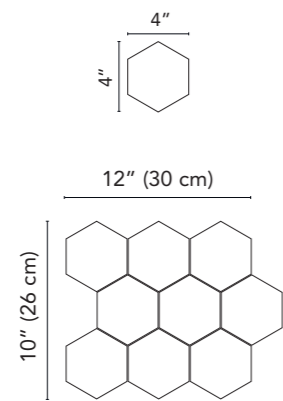

Hexagon

Available on series:

- Horizons
- Chamonix
- Nature