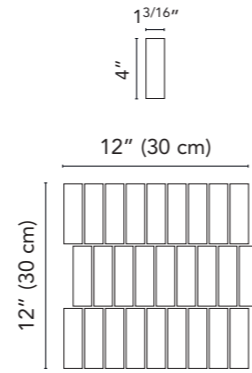

Card Mosaic

Available on series:

- Essential