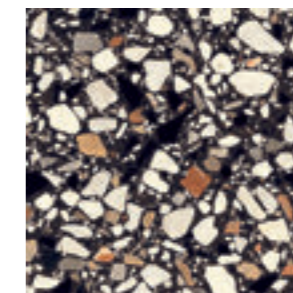

Fragrance
FR08 Nero