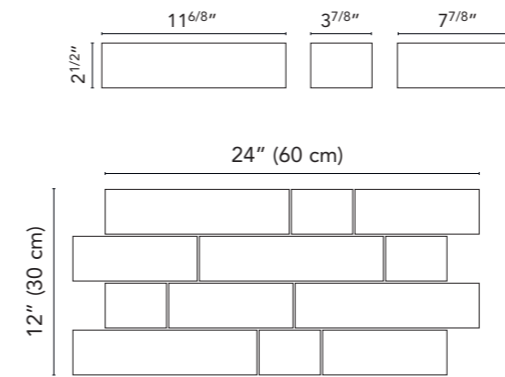

Muretto Brick

Available on series:

- Chamonix