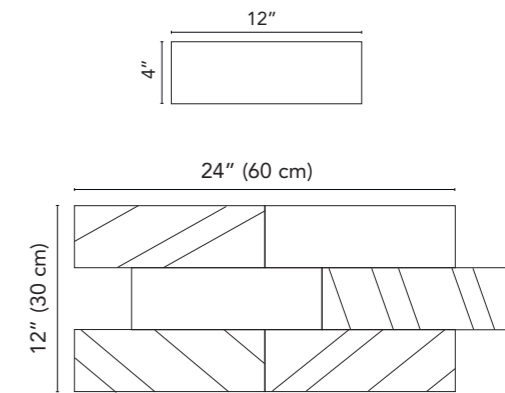

Muretto

Available on series:

- West 57th